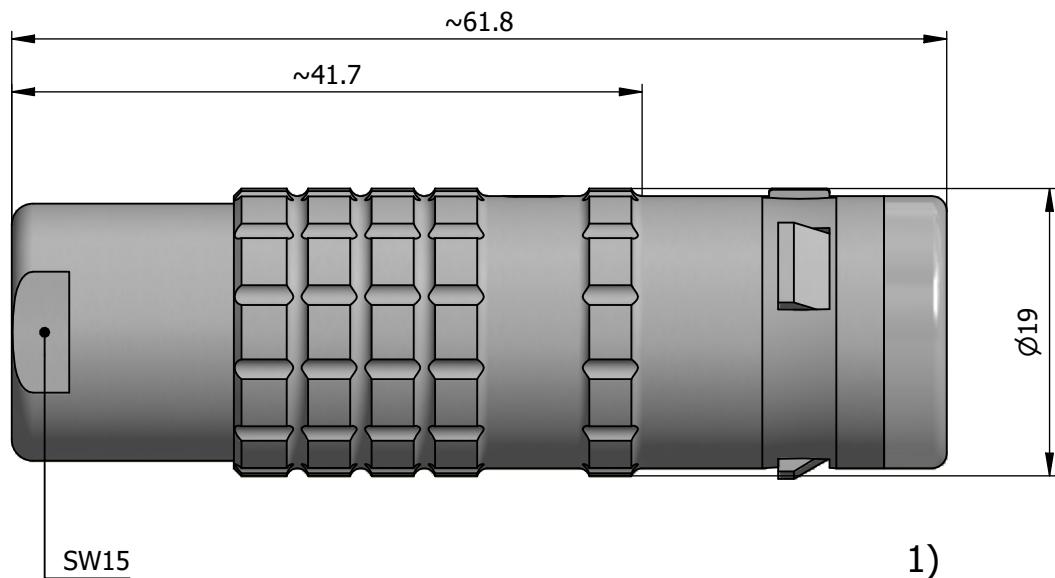

All dimensions are in millimeters (mm)

Alignment Key
Front View

Insert Configuration
Rear View

Note:

1) This picture is generic and for illustrative purposes only, and may show different keying, materials, colour, finish, and contact configuration. Minor shape or feature variations to actual item may be present.

All additional information are documented on the datasheet (See below link or QR Code)
www.lemo.com/pdf/FGG.3K.304.CLAC65.pdf

Model	Alignment Key	Series	Insert Config.	Housing	Insulator	Contact	Collet Type	Cable Ø	Variant
FGG	.3K	.304	.CLAC65						