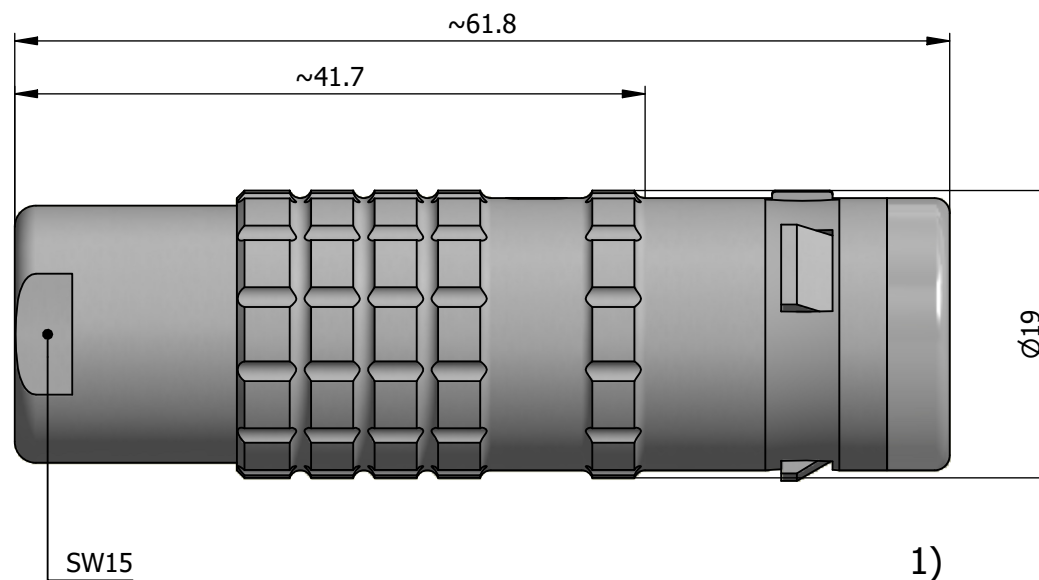

All dimensions are in millimeters (mm)

Alignment Key
Front View

Insert Configuration
Rear View

Note:

1) This picture is generic and for illustrative purposes only, and may show different keying, materials, colour, finish, and contact configuration. Minor shape or feature variations to actual item may be present.

All additional information are documented on the datasheet (See below link or QR Code)
www.lemo.com/pdf/FGG.3K.305.CLAC11.pdf

Model	Alignment Key	Series	Insert Config.	Housing	Insulator	Contact	Collet Type	Cable Ø	Variant
FGG	.3K	.305	.CLAC11						