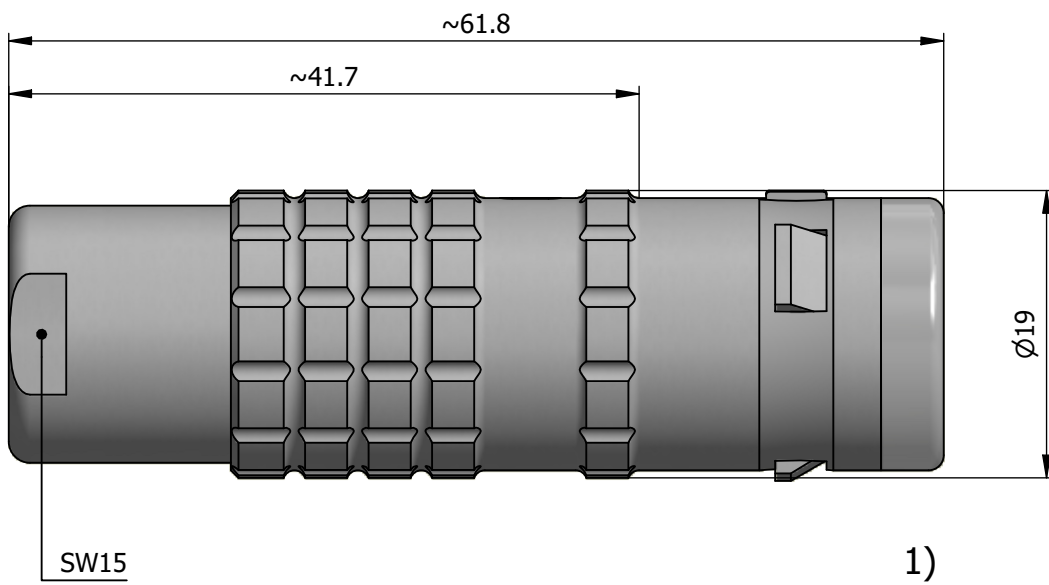

All dimensions are in millimeters (mm)

Alignment Key
Front View

Insert Configuration
Rear View

Note:

1) This picture is generic and for illustrative purposes only, and may show different keying, materials, colour, finish, and contact configuration. Minor shape or feature variations to actual item may be present.

All additional information are documented on the datasheet (See below link or QR Code)
www.lemo.com/pdf/FGG.3K.305.CLAC85.pdf

Model	Alignment Key	Series	Insert Config.	Housing	Insulator	Contact	Collet Type	Cable Ø	Variant
FGG	.3K	.305	.CLAC85						

<p>Datasheet</p>	<p>Straight plug, cable collet</p> <p>Series 3K</p>		<p>Drawn</p> <p>13.08.2024</p> <p>MARI / MARI</p>
	<p>LEMO SA Chemin des Champs-Courbes 28 1024 Ecublens - SWITZERLAND</p>		<p>Checked</p> <p>13.08.2024</p> <p>OBAR</p>
	<p>Tel. (+41 21) 695 16 00 email : info@lemo.com www.lemo.com</p>		<p>Modified</p> <p>00</p> <p>13.08.2024 / MARI</p>
	<p>CD</p>		<p>DO NOT SCALE DRAWING</p>