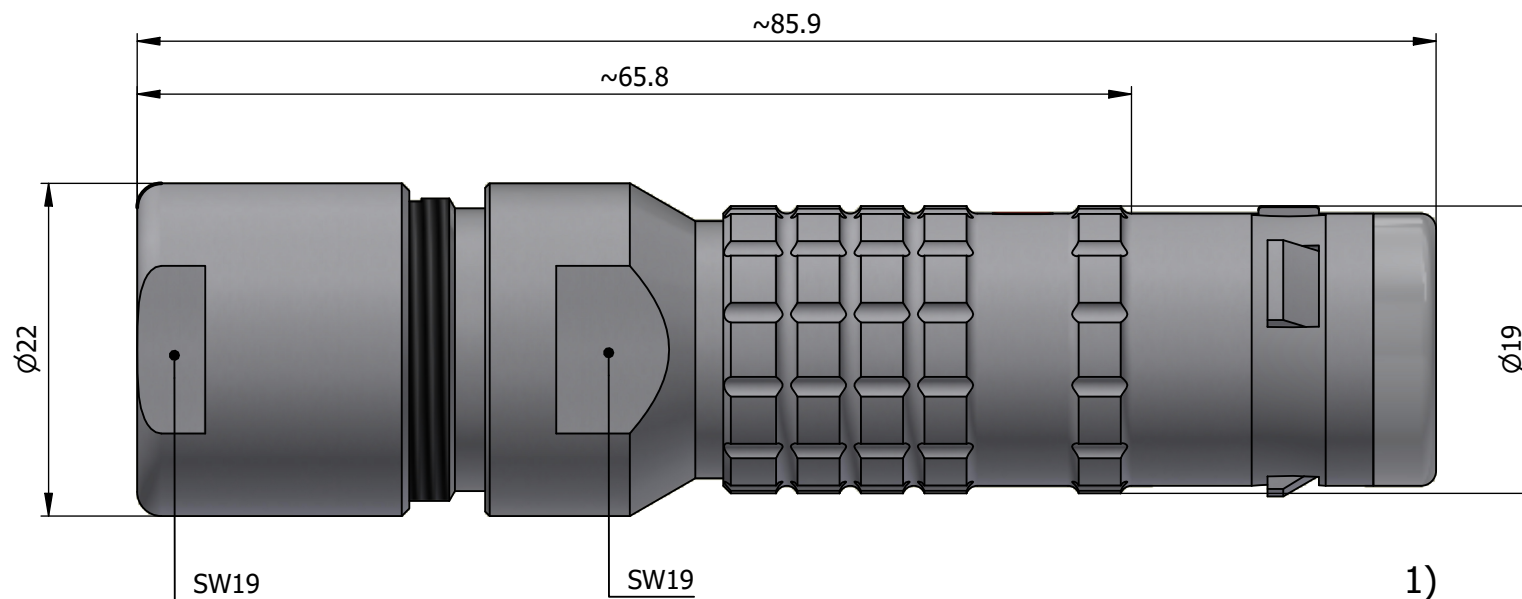

All dimensions are in millimeters (mm)

Alignment Key  
Front View

Insert Configuration  
Rear View

**Note:**

1) This picture is generic and for illustrative purposes only, and may show different keying, materials, colour, finish, and contact configuration. Minor shape or feature variations to actual item may be present.

All additional information are documented on the datasheet (See below link or QR Code)  
[www.lemo.com/pdf/FGG.3K.305.CLAk11.pdf](http://www.lemo.com/pdf/FGG.3K.305.CLAk11.pdf)

Model	Alignment Key	Series	Insert Config.	Housing	Insulator	Contact	Collet Type	Cable Ø	Variant
FGG	.3K	.305	.CLAK	11					