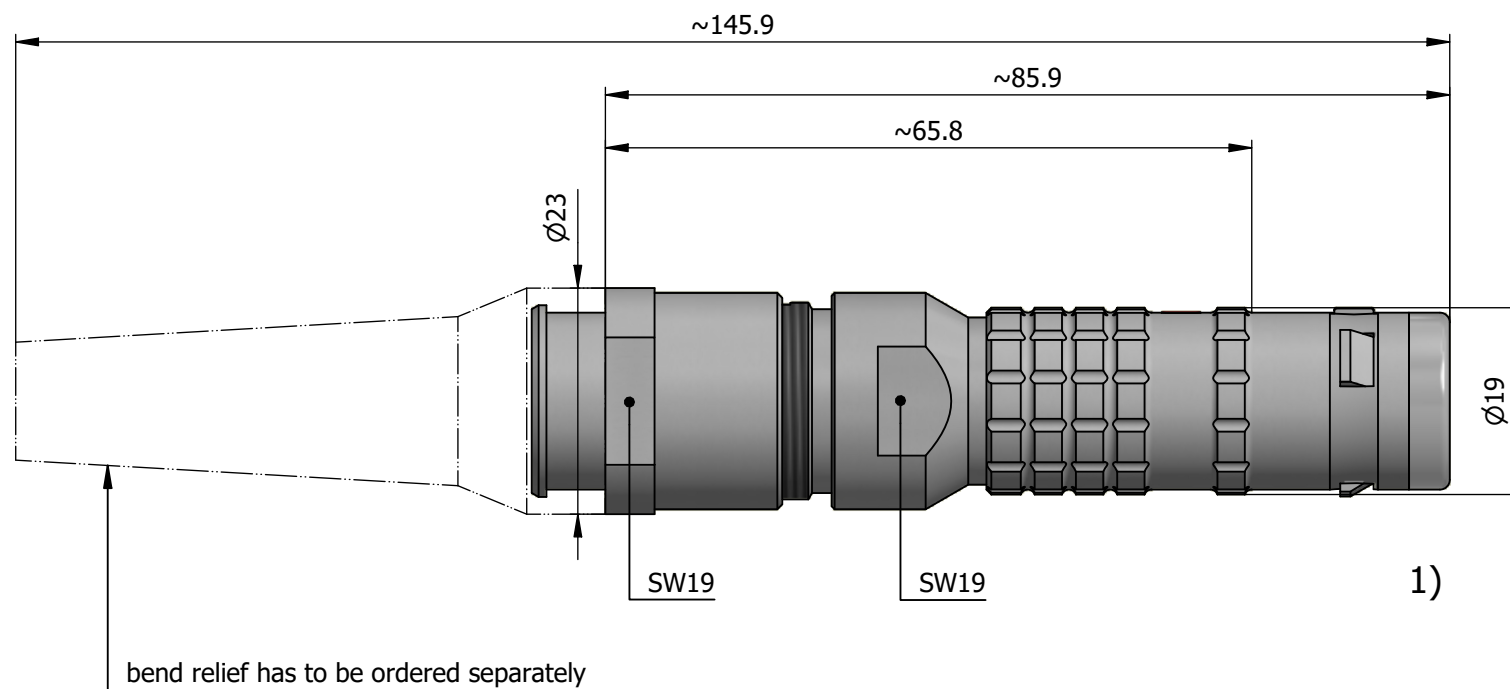

All dimensions are in millimeters (mm)

Alignment Key
Front View

Insert Configuration
Rear View

Note:

1) This picture is generic and for illustrative purposes only, and may show different keying, materials, colour, finish, and contact configuration. Minor shape or feature variations to actual item may be present.

All additional information are documented on the datasheet (See below link or QR Code)
www.lemo.com/pdf/FGG.3K.305.CLAK11Z.pdf

Model	Alignment Key	Series	Insert Config.	Housing	Insulator	Contact	Collet Type	Cable Ø	Variant
FGG	.3K	.305	.CLAK	11Z					

Datasheet

Straight plug, oversize cable collet and nut for fitting a bend relief
 Series 3K

LEMO
 LEMO SA
 Chemin des Champs-Courbes 28
 1024 Ecublens - SWITZERLAND

Tel. (+41 21) 695 16 00
 email : info@lemo.com
 www.lemo.com