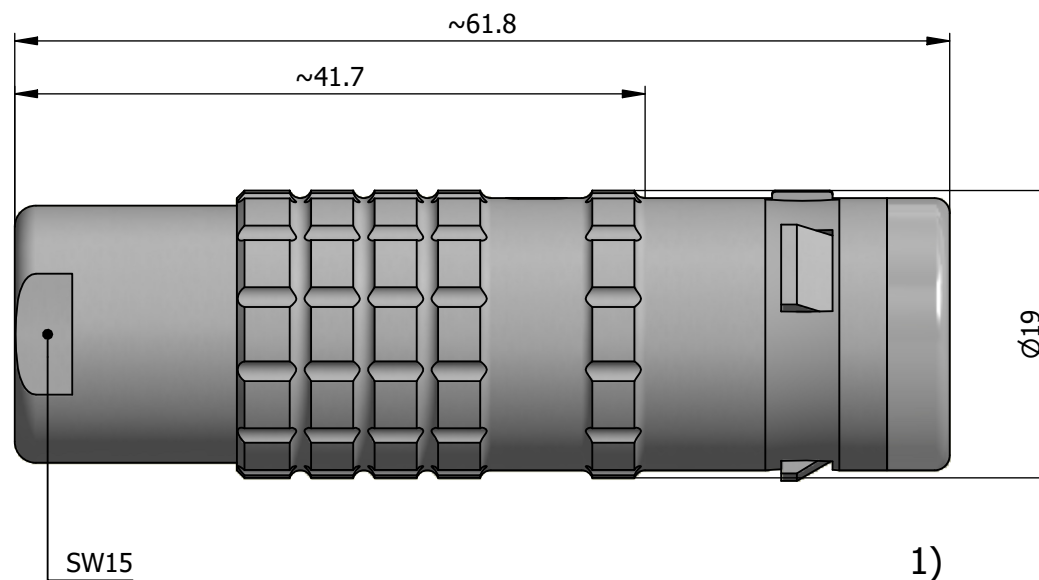

All dimensions are in millimeters (mm)

Alignment Key  
Front View

Insert Configuration  
Rear View

**Note:**

1) This picture is generic and for illustrative purposes only, and may show different keying, materials, colour, finish, and contact configuration. Minor shape or feature variations to actual item may be present.

All additional information are documented on the datasheet (See below link or QR Code)  
[www.lemo.com/pdf/FGG.3K.307.CNAC10.pdf](http://www.lemo.com/pdf/FGG.3K.307.CNAC10.pdf)

Model	Alignment Key	Series	Insert Config.	Housing	Insulator	Contact	Collet Type	Cable Ø	Variant
FGG	.3K	.307	.CNAC10						