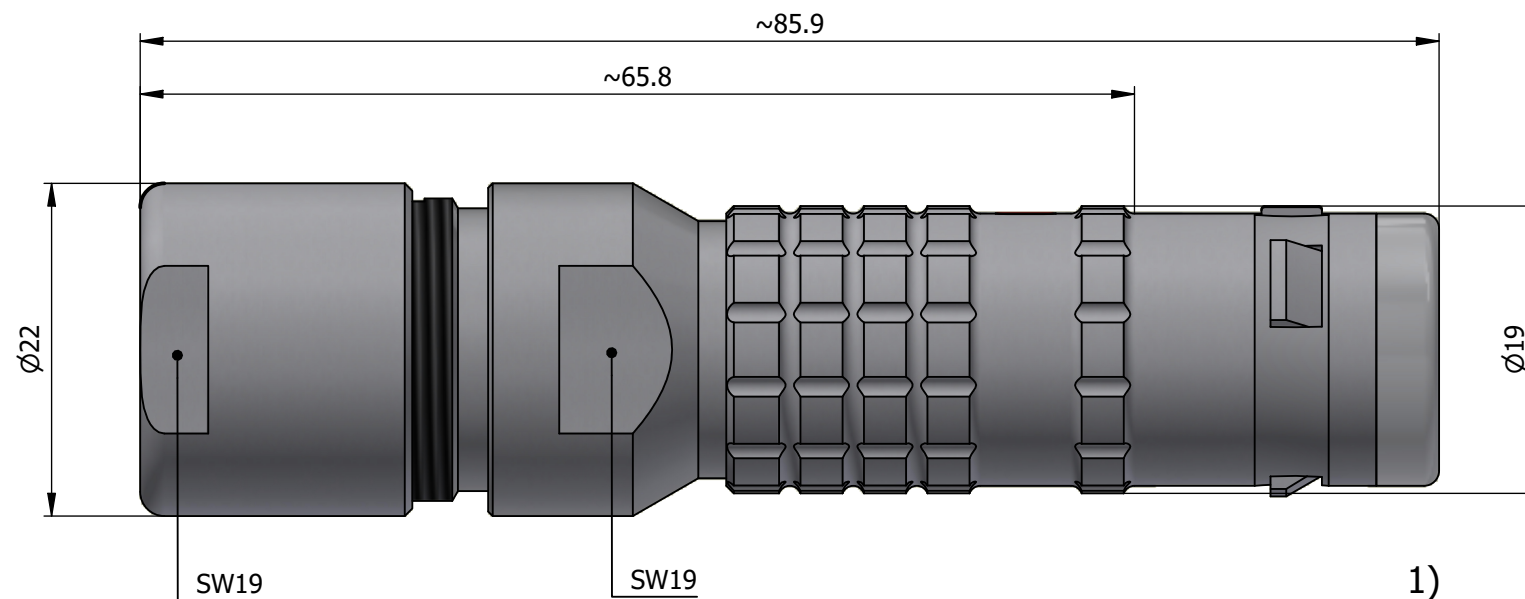

All dimensions are in millimeters (mm)

Alignment Key  
Front View

Insert Configuration  
Rear View

**Note:**

1) This picture is generic and for illustrative purposes only, and may show different keying, materials, colour, finish, and contact configuration. Minor shape or feature variations to actual item may be present.

All additional information are documented on the datasheet (See below link or QR Code)  
[www.lemo.com/pdf/FGG.3K.308.CYBK13.pdf](http://www.lemo.com/pdf/FGG.3K.308.CYBK13.pdf)

Model	Alignment Key	Series	Insert Config.	Housing	Insulator	Contact	Collet Type	Cable Ø	Variant
FGG	.3K	.308	.CYBK13						

 Datasheet	<b>Straight plug, oversize cable collet</b> Series 3K		Drawn 26.08.2024 MARI / MARI
	 LEMO SA Chemin des Champs-Courbes 28 1024 Ecublens - SWITZERLAND		Checked 26.08.2024 OBAR
Tel. (+41 21) 695 16 00 email : info@lemo.com www.lemo.com		Modified 00 26.08.2024 / MARI	DO NOT SCALE DRAWING
CD		<b>FGG.3K.308.CYBK13</b>	