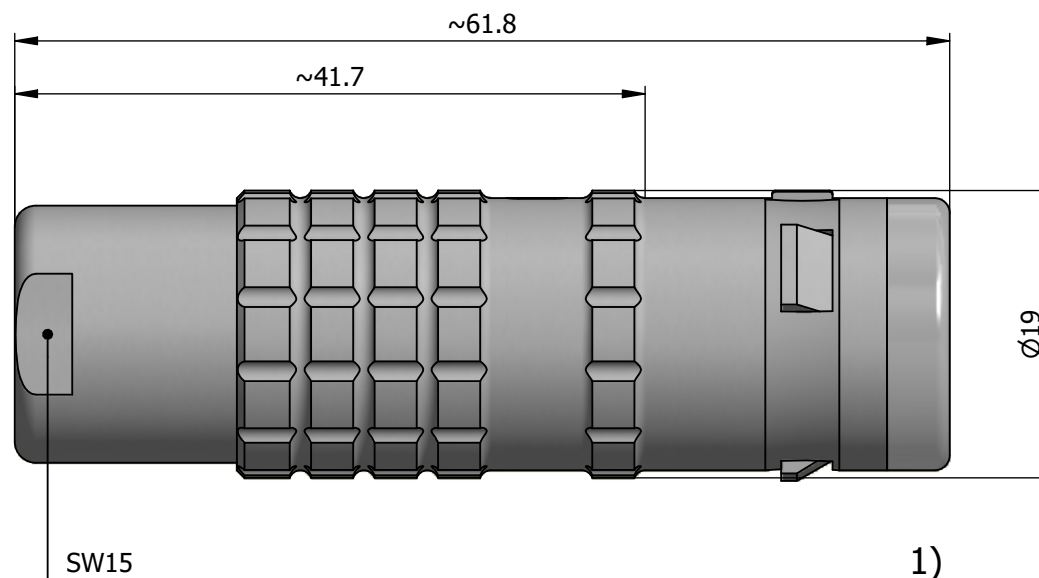

All dimensions are in millimeters (mm)

Alignment Key
Front View

Insert Configuration
Rear View

Note:

1) This picture is generic and for illustrative purposes only, and may show different keying, materials, colour, finish, and contact configuration. Minor shape or feature variations to actual item may be present.

All additional information are documented on the datasheet (See below link or QR Code)
www.lemo.com/pdf/FGG.3K.310.CLAC70E.pdf

Model	Alignment Key	Series	Insert Config.	Housing	Insulator	Contact	Collet Type	Cable Ø	Variant
FGG	.3K	.310	.CLAC	70E					