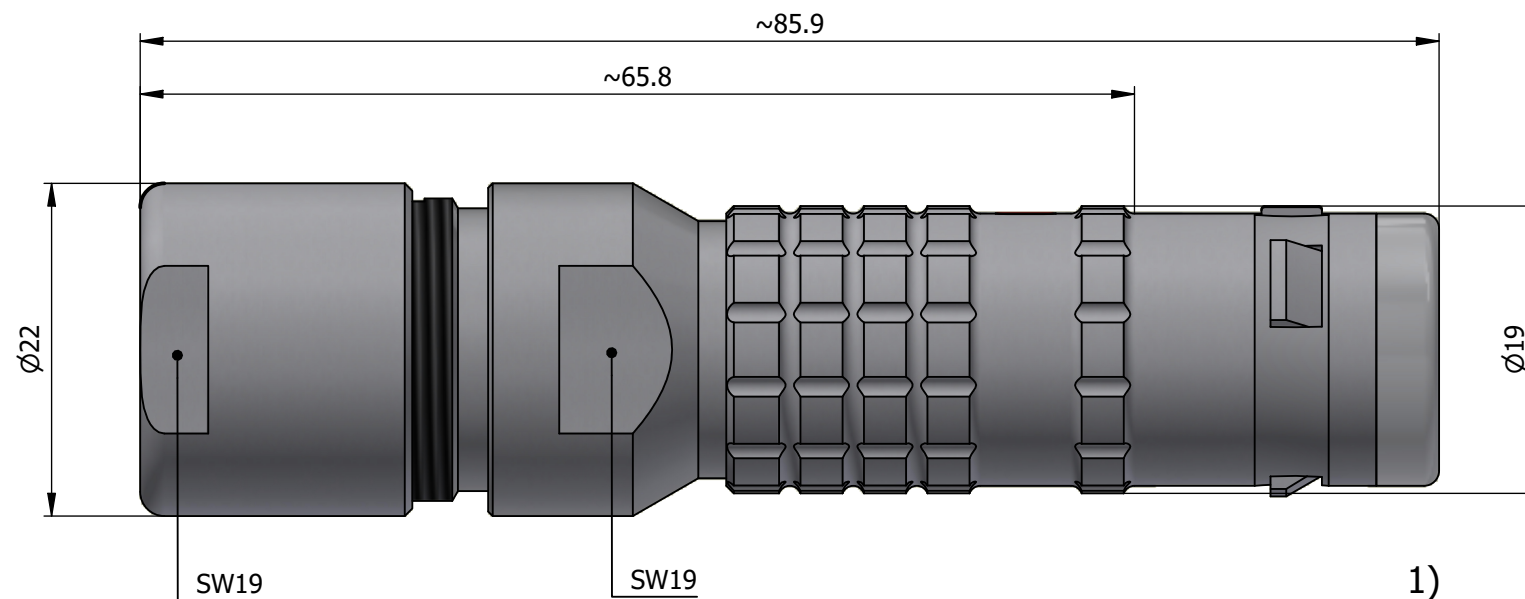

All dimensions are in millimeters (mm)

Alignment Key
Front View

Insert Configuration
Rear View

Note:

1) This picture is generic and for illustrative purposes only, and may show different keying, materials, colour, finish, and contact configuration. Minor shape or feature variations to actual item may be present.

All additional information are documented on the datasheet (See below link or QR Code)
www.lemo.com/pdf/FGG.3K.310.CLAK12.pdf

Model	Alignment Key	Series	Insert Config.	Housing	Insulator	Contact	Collet Type	Cable ϕ	Variant
FGG.3K.310.CLAK12									

<p>Datasheet</p>	<p>Straight plug, oversize cable collet</p> <p>Series 3K</p>		<p>Drawn 26.08.2024 MARI / MARI</p>
	<p>LEMO SA Chemin des Champs-Courbes 28 1024 Ecublens - SWITZERLAND</p>		<p>Checked 26.08.2024 OBAR</p>
	<p>Tel. (+41 21) 695 16 00 email : info@lemo.com www.lemo.com</p>		<p>Modified 00 26.08.2024 / MARI</p>
	<p>CD</p>		<p>DO NOT SCALE DRAWING</p>
<p>FGG.3K.310.CLAK12</p>			