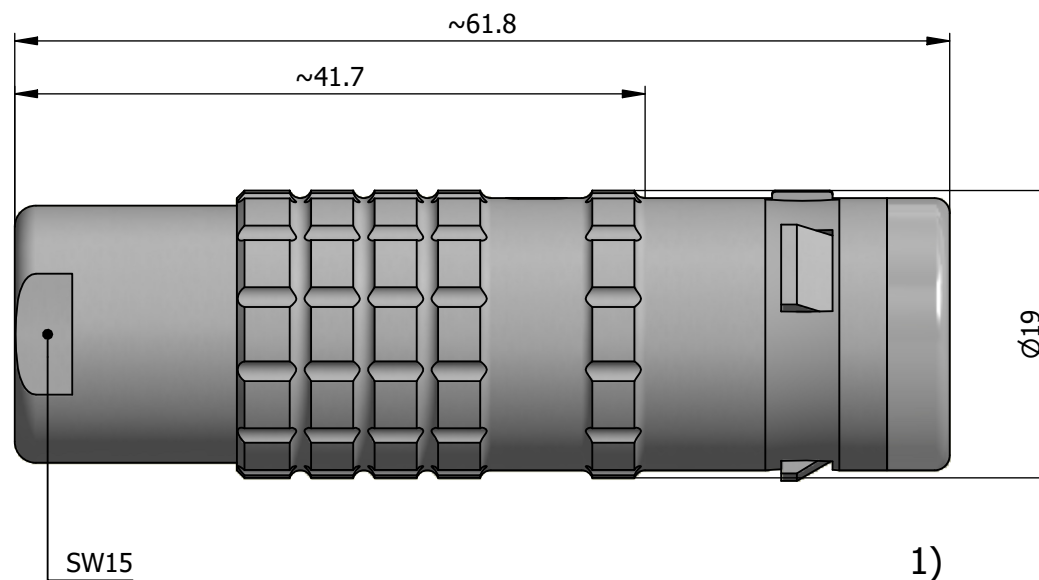

All dimensions are in millimeters (mm)

Alignment Key
Front View

Insert Configuration
Rear View

Note:

1) This picture is generic and for illustrative purposes only, and may show different keying, materials, colour, finish, and contact configuration. Minor shape or feature variations to actual item may be present.

All additional information are documented on the datasheet (See below link or QR Code)
www.lemo.com/pdf/FGG.3K.310.KLAC10.pdf

Model	Alignment Key	Series	Insert Config.	Housing	Insulator	Contact	Collet Type	Cable Ø	Variant
FGG	.3K	.310	.KLAC10						