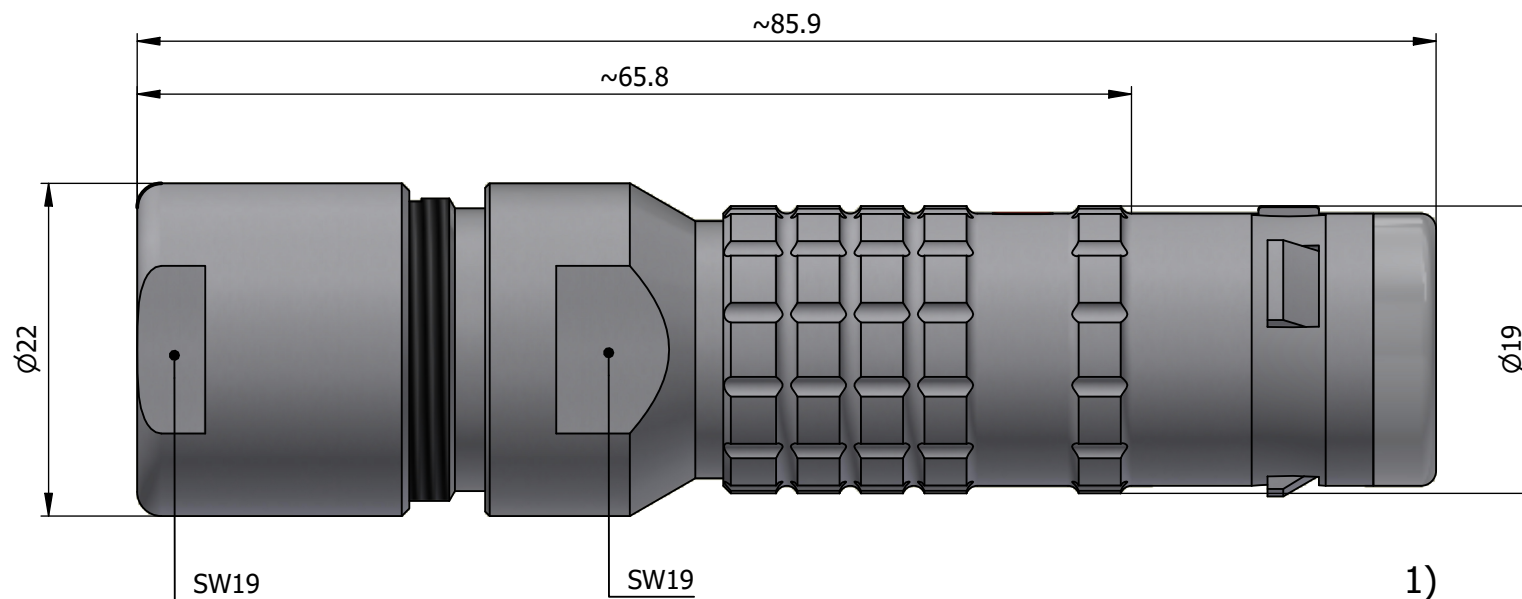

All dimensions are in millimeters (mm)

Alignment Key
Front View

Insert Configuration
Rear View

Note:

1) This picture is generic and for illustrative purposes only, and may show different keying, materials, colour, finish, and contact configuration. Minor shape or feature variations to actual item may be present.

All additional information are documented on the datasheet (See below link or QR Code)
www.lemo.com/pdf/FGG.3K.312.CLAK11.pdf

Model	Alignment Key	Series	Insert Config.	Housing	Insulator	Contact	Collet Type	Cable ϕ	Variant
FGG	.3K	.312	.CLAK	11					