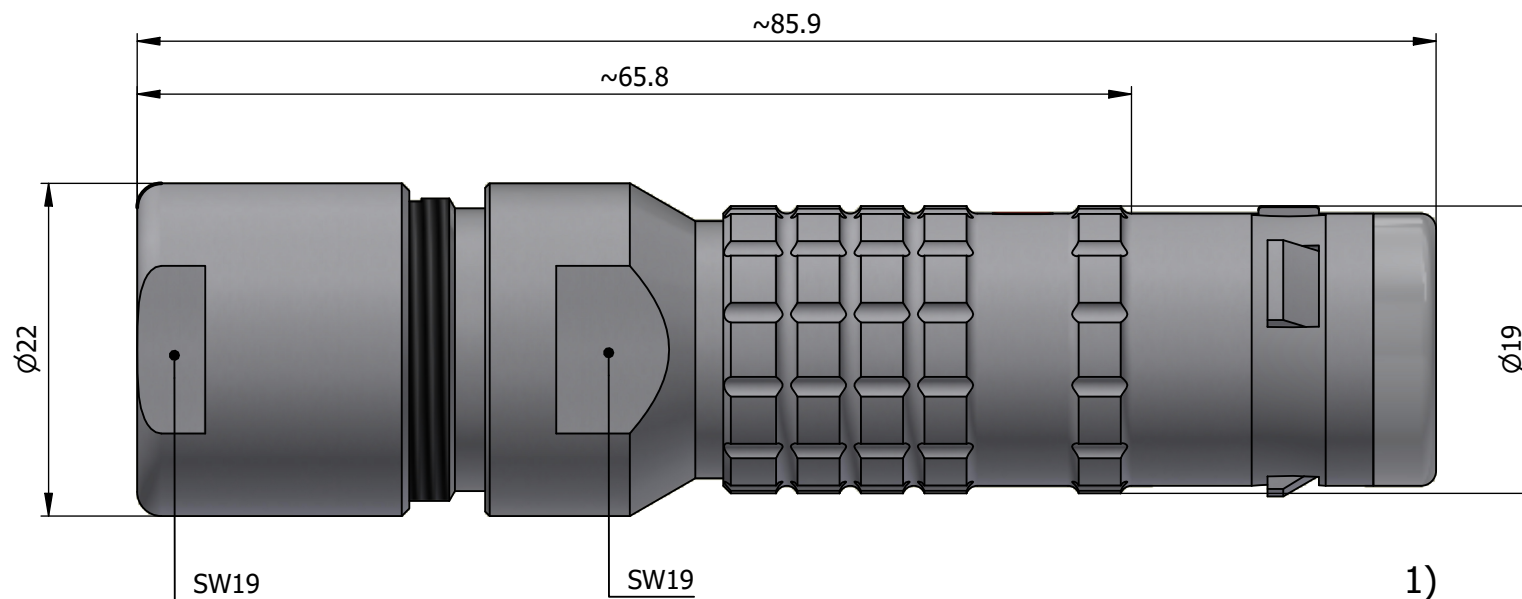

All dimensions are in millimeters (mm)

Alignment Key  
Front View

Insert Configuration  
Rear View

**Note:**

1) This picture is generic and for illustrative purposes only, and may show different keying, materials, colour, finish, and contact configuration. Minor shape or feature variations to actual item may be present.

All additional information are documented on the datasheet (See below link or QR Code)  
[www.lemo.com/pdf/FGG.3K.312.CLAK12.pdf](http://www.lemo.com/pdf/FGG.3K.312.CLAK12.pdf)

Model	Alignment Key	Series	Insert Config.	Housing	Insulator	Contact	Collet Type	Cable $\phi$	Variant
FGG.3K.312.CLAK12									