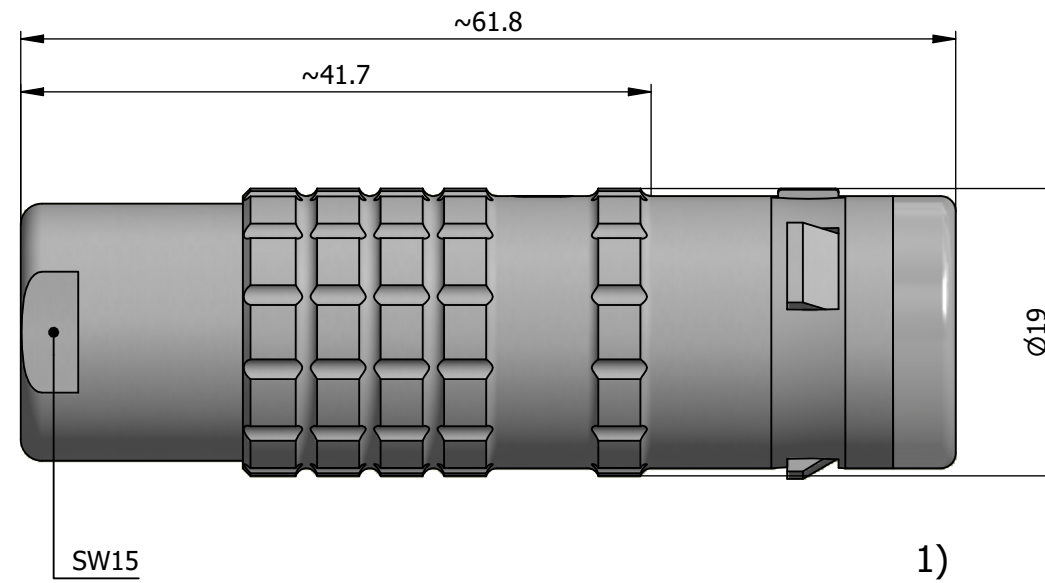

All dimensions are in millimeters (mm)

Alignment Key  
Front View

Insert Configuration  
Rear View

**Note:**

1) This picture is generic and for illustrative purposes only, and may show different keying, materials, colour, finish, and contact configuration. Minor shape or feature variations to actual item may be present.

All additional information are documented on the datasheet (See below link or QR Code)  
[www.lemo.com/pdf/FGG.3K.322.CLAC80.pdf](http://www.lemo.com/pdf/FGG.3K.322.CLAC80.pdf)

|       |               |        |                |         |           |         |             |         |         |
|-------|---------------|--------|----------------|---------|-----------|---------|-------------|---------|---------|
| Model | Alignment Key | Series | Insert Config. | Housing | Insulator | Contact | Collet Type | Cable Ø | Variant |
| FGG   | .3K           | .322   | .CLAC80        |         |           |         |             |         |         |