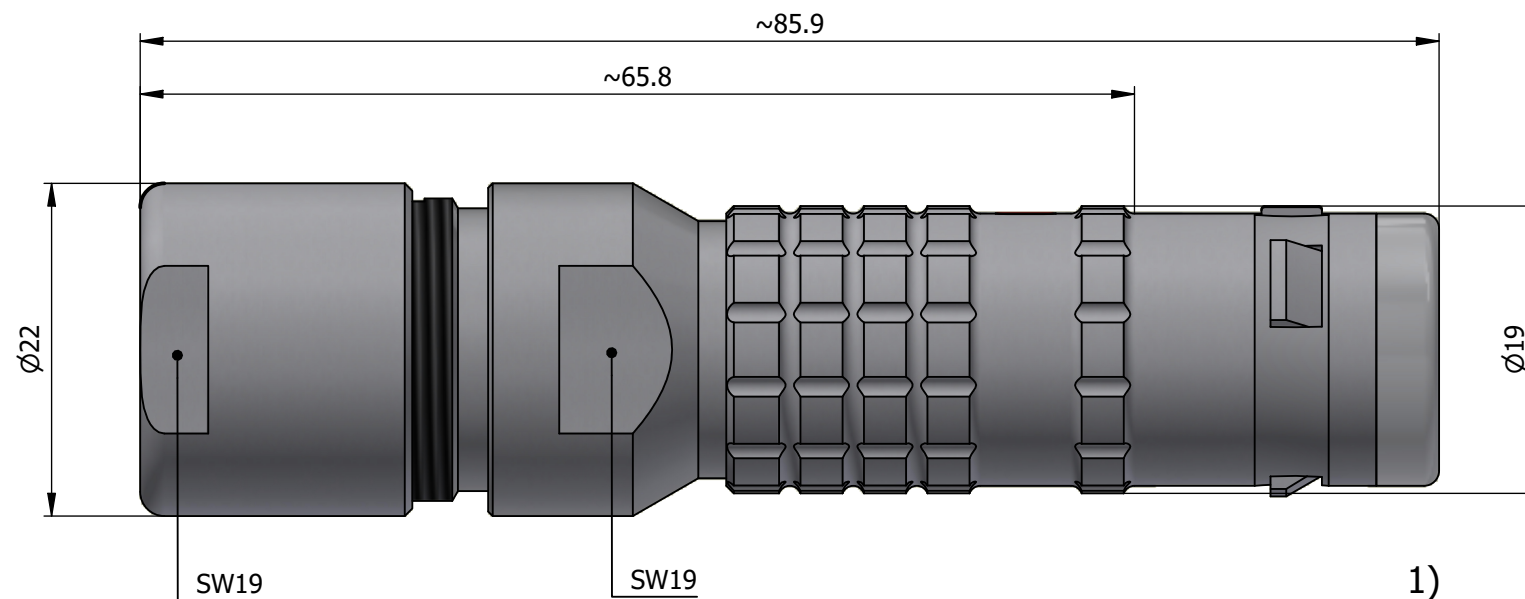

All dimensions are in millimeters (mm)

Alignment Key
Front View

Insert Configuration
Rear View

Note:

1) This picture is generic and for illustrative purposes only, and may show different keying, materials, colour, finish, and contact configuration. Minor shape or feature variations to actual item may be present.

All additional information are documented on the datasheet (See below link or QR Code)
www.lemo.com/pdf/FGG.3K.322.CLAK11.pdf

Model	Alignment Key	Series	Insert Config.	Housing	Insulator	Contact	Collet Type	Cable ϕ	Variant
FGG	.3K	.322	.CLAK	11					