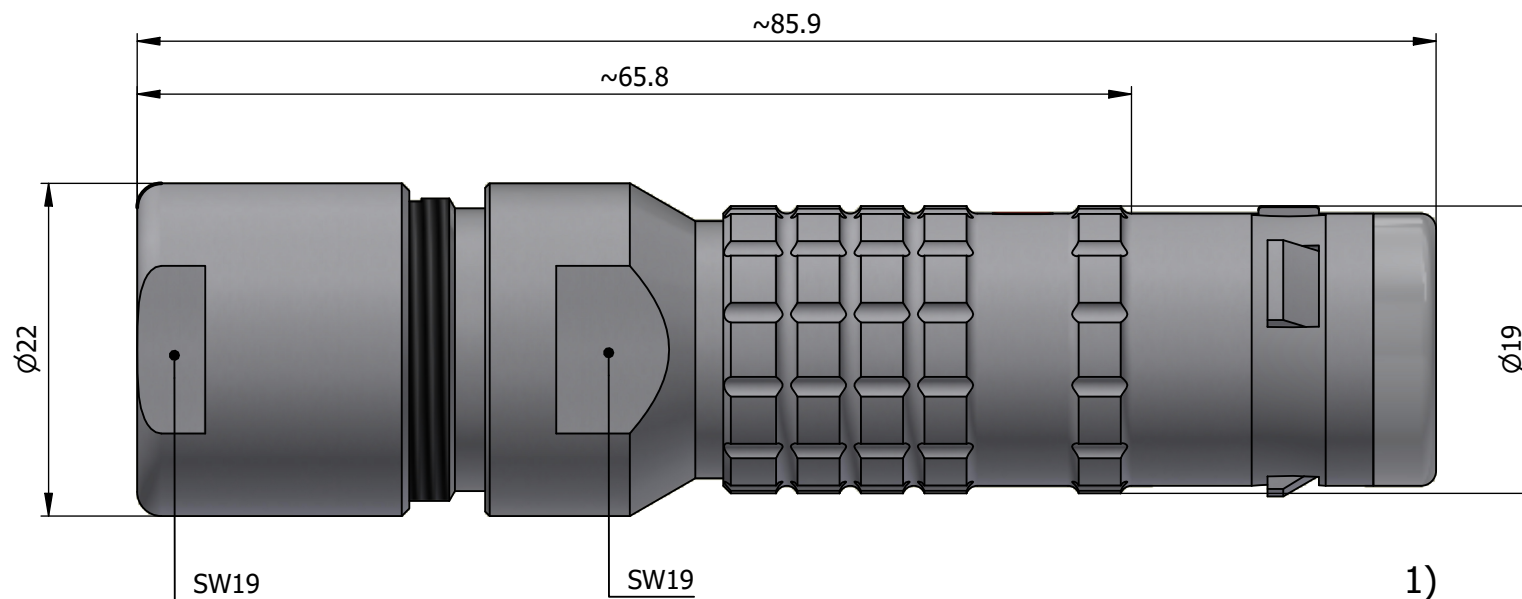

All dimensions are in millimeters (mm)

Alignment Key
Front View

Insert Configuration
Rear View

Note:

1) This picture is generic and for illustrative purposes only, and may show different keying, materials, colour, finish, and contact configuration. Minor shape or feature variations to actual item may be present.

All additional information are documented on the datasheet (See below link or QR Code)
www.lemo.com/pdf/FGG.3K.322.CLAK11E.pdf

Model	Alignment Key	Series	Insert Config.	Housing	Insulator	Contact	Collet Type	Cable ϕ	Variant
FGG	.3K	.322	.CLAK	11E					