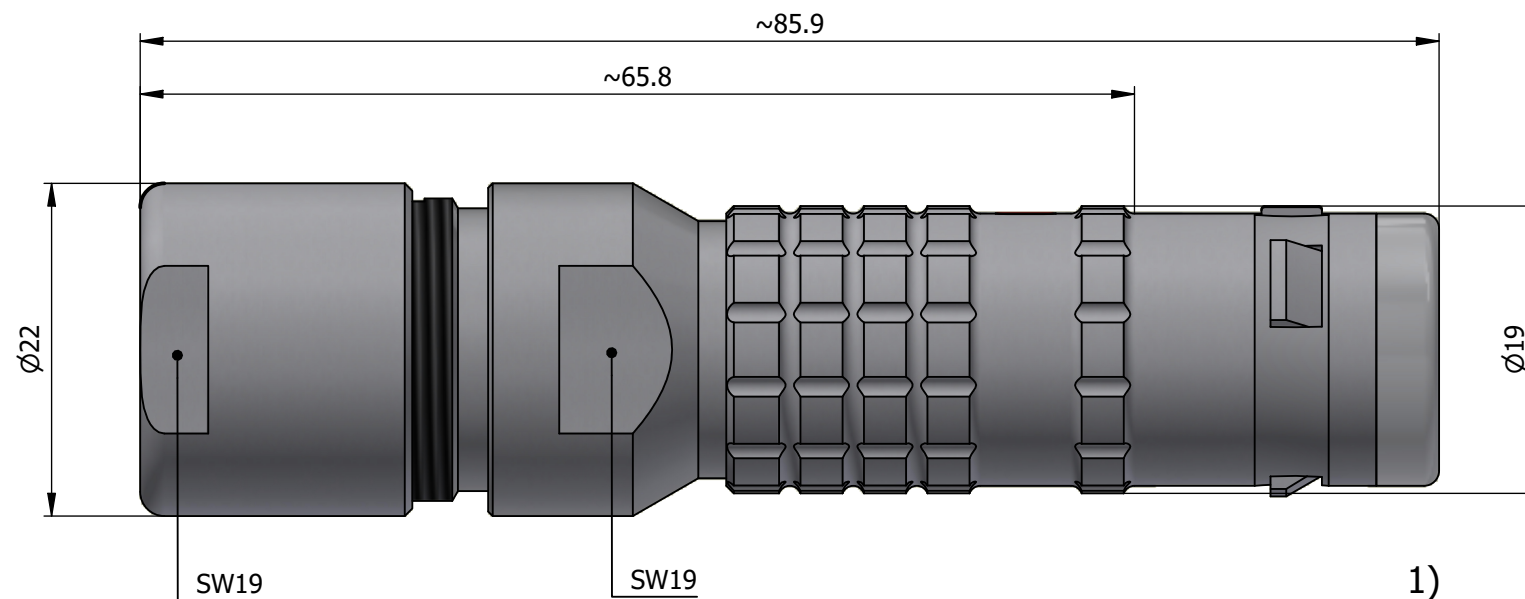

All dimensions are in millimeters (mm)

Alignment Key
Front View

Insert Configuration
Rear View

Note:

1) This picture is generic and for illustrative purposes only, and may show different keying, materials, colour, finish, and contact configuration. Minor shape or feature variations to actual item may be present.

All additional information are documented on the datasheet (See below link or QR Code)
www.lemo.com/pdf/FGG.3K.322.CLAK15.pdf

Model	Alignment Key	Series	Insert Config.	Housing	Insulator	Contact	Collet Type	Cable ϕ	Variant
FGG	.3K	.322	.CLAK	15					