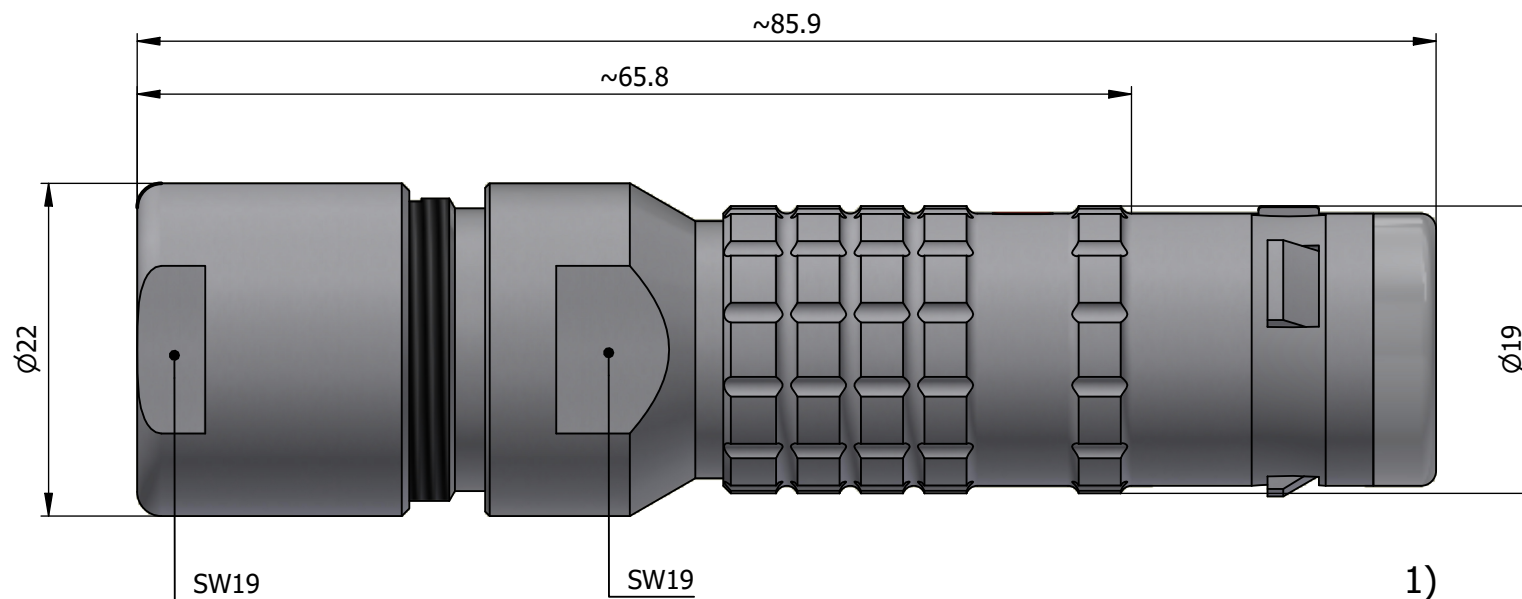

All dimensions are in millimeters (mm)

Alignment Key
Front View

Insert Configuration
Rear View

Note:

1) This picture is generic and for illustrative purposes only, and may show different keying, materials, colour, finish, and contact configuration. Minor shape or feature variations to actual item may be present.

All additional information are documented on the datasheet (See below link or QR Code)
www.lemo.com/pdf/FGG.3K.324.CLAK15.pdf

Model	Alignment Key	Series	Insert Config.	Housing	Insulator	Contact	Collet Type	Cable Ø	Variant
FGG	.3K	.324	.CLAK	15					

Datasheet

Straight plug, oversize cable collet

Series 3K

LEMO SA
 Chemin des Champs-Courbes 28
 1024 Ecublens - SWITZERLAND

Tel. (+41 21) 695 16 00
 email : info@lemo.com
 www.lemo.com

CD

Drawn	26.08.2024	MARI / MARI
Checked	26.08.2024	OBAR
Modified	00	26.08.2024 / MARI
DO NOT SCALE DRAWING		