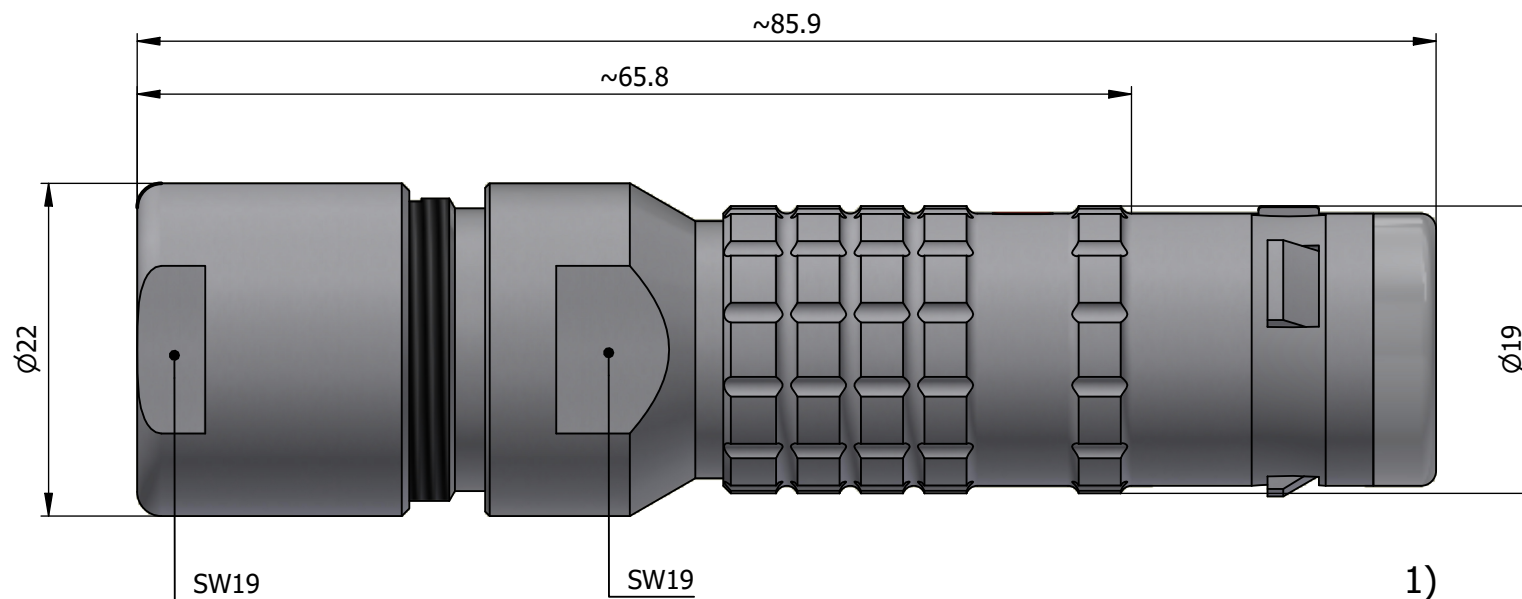

All dimensions are in millimeters (mm)

Alignment Key  
Front View

Insert Configuration  
Rear View

**Note:**

1) This picture is generic and for illustrative purposes only, and may show different keying, materials, colour, finish, and contact configuration. Minor shape or feature variations to actual item may be present.

All additional information are documented on the datasheet (See below link or QR Code)  
[www.lemo.com/pdf/FGG.3K.326.CLAk11.pdf](http://www.lemo.com/pdf/FGG.3K.326.CLAk11.pdf)

Model	Alignment Key	Series	Insert Config.	Housing	Insulator	Contact	Collet Type	Cable $\phi$	Variant
FGG	.3K	.326	.CLAK	11					