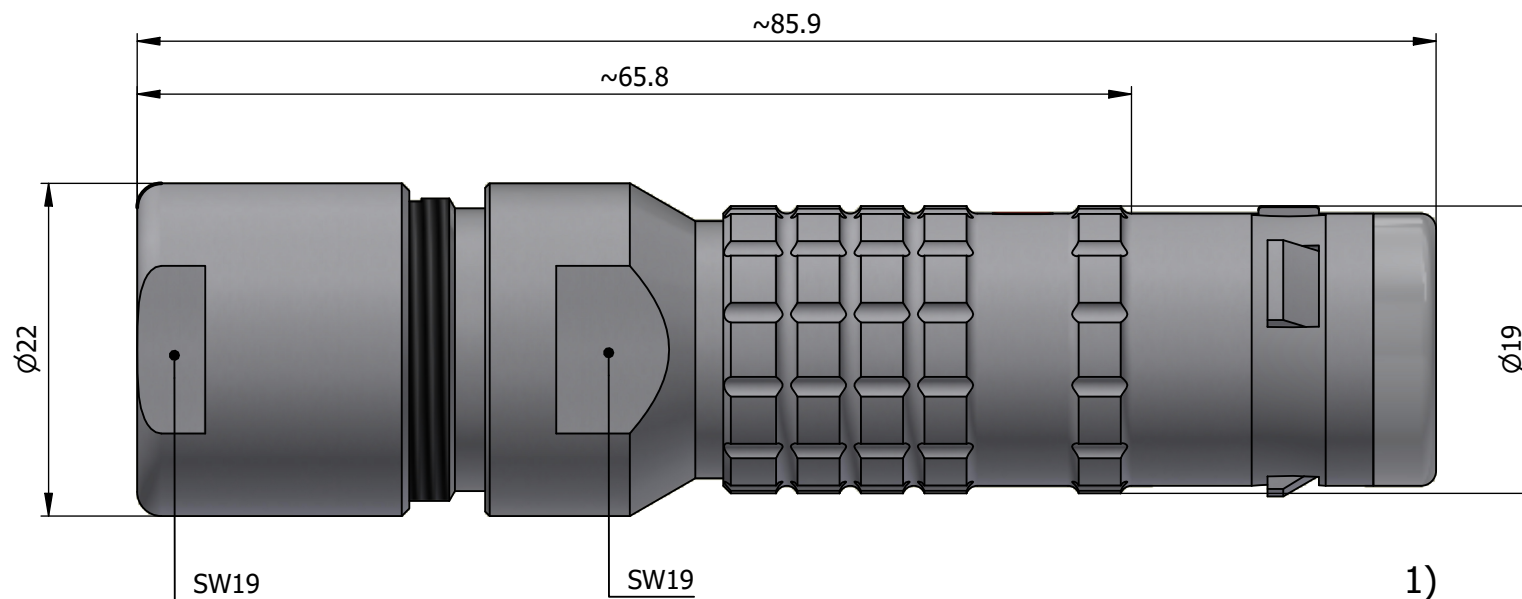

All dimensions are in millimeters (mm)

Alignment Key
Front View

Insert Configuration
Rear View

Note:

1) This picture is generic and for illustrative purposes only, and may show different keying, materials, colour, finish, and contact configuration. Minor shape or feature variations to actual item may be present.

All additional information are documented on the datasheet (See below link or QR Code)
www.lemo.com/pdf/FGG.3K.822.CLAK131.pdf

Model	Alignment Key	Series	Insert Config.	Housing	Insulator	Contact	Collet Type	Cable ϕ	Variant
FGG	.3K	.822	.CLAK	131					