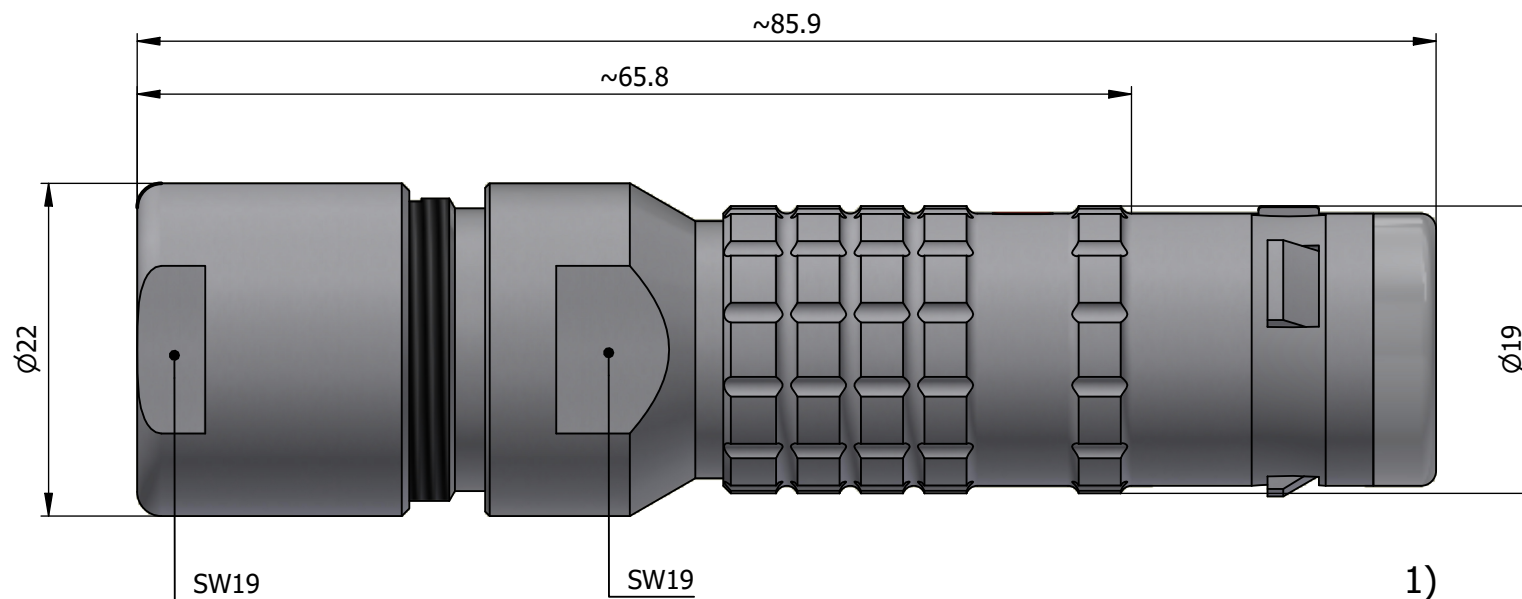

All dimensions are in millimeters (mm)

Alignment Key
Front View

Insert Configuration
Rear View

Note:

1) This picture is generic and for illustrative purposes only, and may show different keying, materials, colour, finish, and contact configuration. Minor shape or feature variations to actual item may be present.

All additional information are documented on the datasheet (See below link or QR Code)
www.lemo.com/pdf/FGG.3K.822.CLAK151.pdf

Model	Alignment Key	Series	Insert Config.	Housing	Insulator	Contact	Collet Type	Cable ϕ	Variant
FGG.3K.822		CLAK151							

Datasheet

Straight plug, oversize cable collet

Series 3K

LEMO SA
 Chemin des Champs-Courbes 28
 1024 Ecublens - SWITZERLAND

Tel. (+41 21) 695 16 00
 email : info@lemo.com
 www.lemo.com

CD

Drawn	26.08.2024	MARI / MARI
Checked	26.08.2024	OBAR
Modified	00	26.08.2024 / MARI
DO NOT SCALE DRAWING		