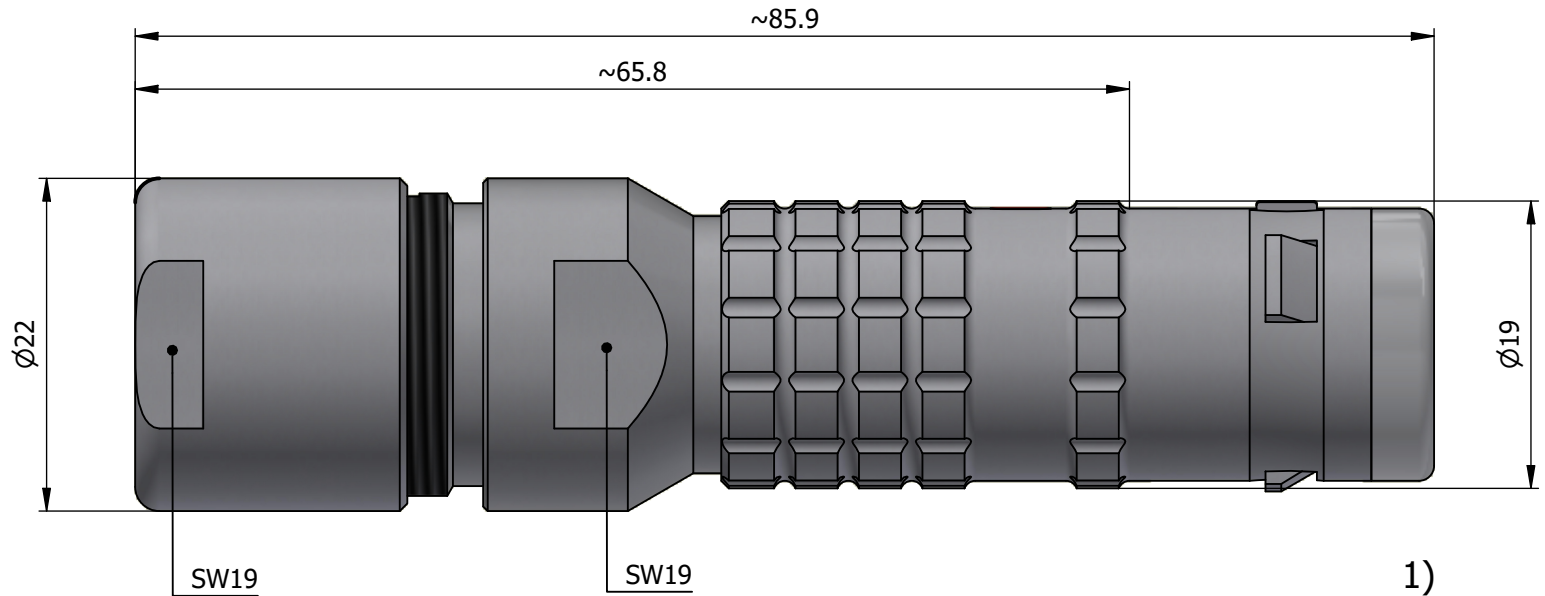

All dimensions are in millimeters (mm)

Alignment Key  
Front View

Insert Configuration  
Rear View

**Note:**

1) This picture is generic and for illustrative purposes only, and may show different keying, materials, colour, finish, and contact configuration. Minor shape or feature variations to actual item may be present.

All additional information are documented on the datasheet (See below link or QR Code)  
[www.lemo.com/pdf/FGG.3K.856.CLAK113.pdf](http://www.lemo.com/pdf/FGG.3K.856.CLAK113.pdf)

Model	Alignment Key	Series	Insert Config.	Housing	Insulator	Contact	Collet Type	Cable $\phi$	Variant
FGG	.3K	.856	.CLAK	113					

<p>Datasheet</p>	<p><b>Straight plug, oversize cable collet</b></p> <p>Series 3K</p>		<p>Drawn</p> <p>26.08.2024</p> <p>MARI / MARI</p>
	<p>LEMO SA Chemin des Champs-Courbes 28 1024 Ecublens - SWITZERLAND</p>		<p>Checked</p> <p>26.08.2024</p> <p>OBAR</p>
	<p>Tel. (+41 21) 695 16 00 email : info@lemo.com www.lemo.com</p>		<p>Modified</p> <p>00</p> <p>26.08.2024 / MARI</p>
	<p>CD</p>		<p>DO NOT SCALE DRAWING</p>