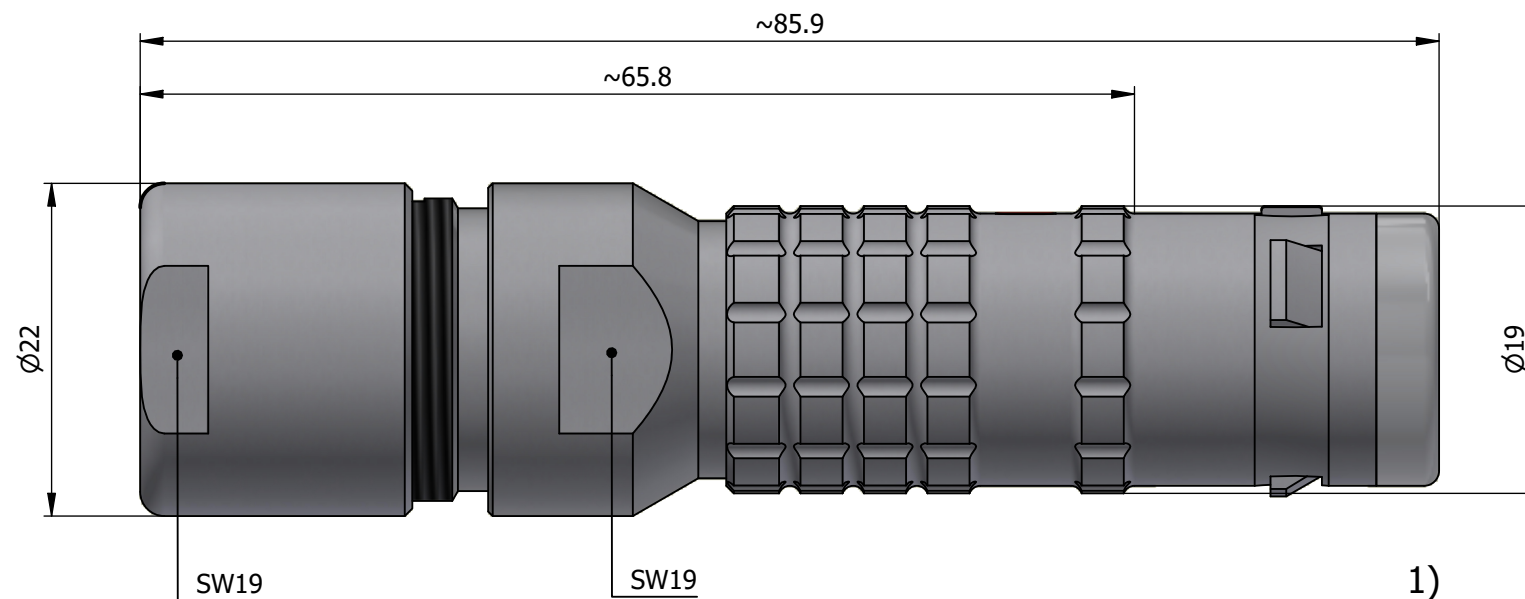

All dimensions are in millimeters (mm)

Alignment Key  
Front View

Insert Configuration  
Rear View

**Note:**

1) This picture is generic and for illustrative purposes only, and may show different keying, materials, colour, finish, and contact configuration. Minor shape or feature variations to actual item may be present.

All additional information are documented on the datasheet (See below link or QR Code)  
[www.lemo.com/pdf/FGG.3K.856.CLAK153.pdf](http://www.lemo.com/pdf/FGG.3K.856.CLAK153.pdf)

Model	Alignment Key	Series	Insert Config.	Housing	Insulator	Contact	Collet Type	Cable $\phi$	Variant
FGG	.3K	.856	.CLAK	153					

<p>Datasheet</p>	<p><b>Straight plug, oversize cable collet</b></p> <p>Series 3K</p>		<p>Drawn</p> <p>26.08.2024</p> <p>MARI / MARI</p>
	<p>LEMO SA Chemin des Champs-Courbes 28 1024 Ecublens - SWITZERLAND</p>		<p>Checked</p> <p>26.08.2024</p> <p>OBAR</p>
	<p>Tel. (+41 21) 695 16 00 email : info@lemo.com www.lemo.com</p>		<p>Modified</p> <p>00</p> <p>26.08.2024 / MARI</p>
	<p>CD</p>		<p>DO NOT SCALE DRAWING</p>