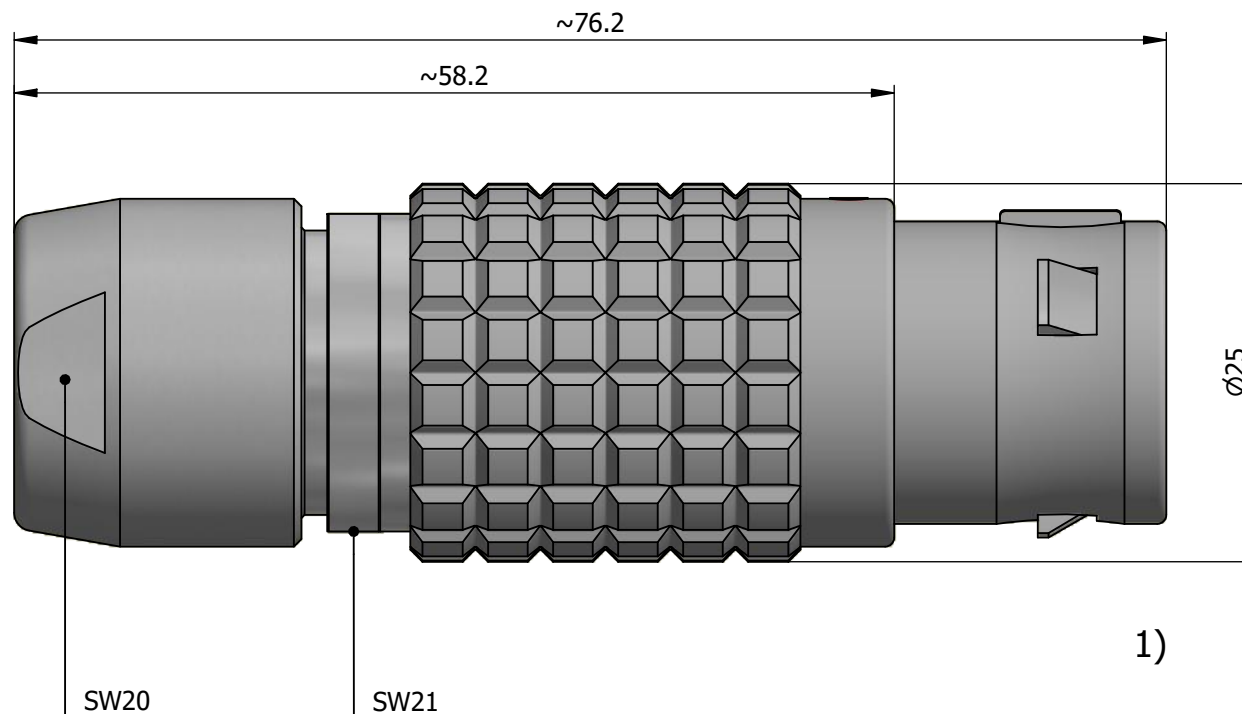

All dimensions are in millimeters (mm)

Alignment Key
Front View

Insert Configuration
Rear View

Note:

1) This picture is generic and for illustrative purposes only, and may show different keying, materials, colour, finish, and contact configuration. Minor shape or feature variations to actual item may be present.

All additional information are documented on the datasheet (See below link or QR Code)
www.lemo.com/pdf/FGG.4B.03C.CLZD10.pdf

Model	Alignment Key	Series	Insert Config.	Housing	Insulator	Contact	Collet Type	Cable Ø	Variant
FGG	.4B	.03C	.CLZD	10					