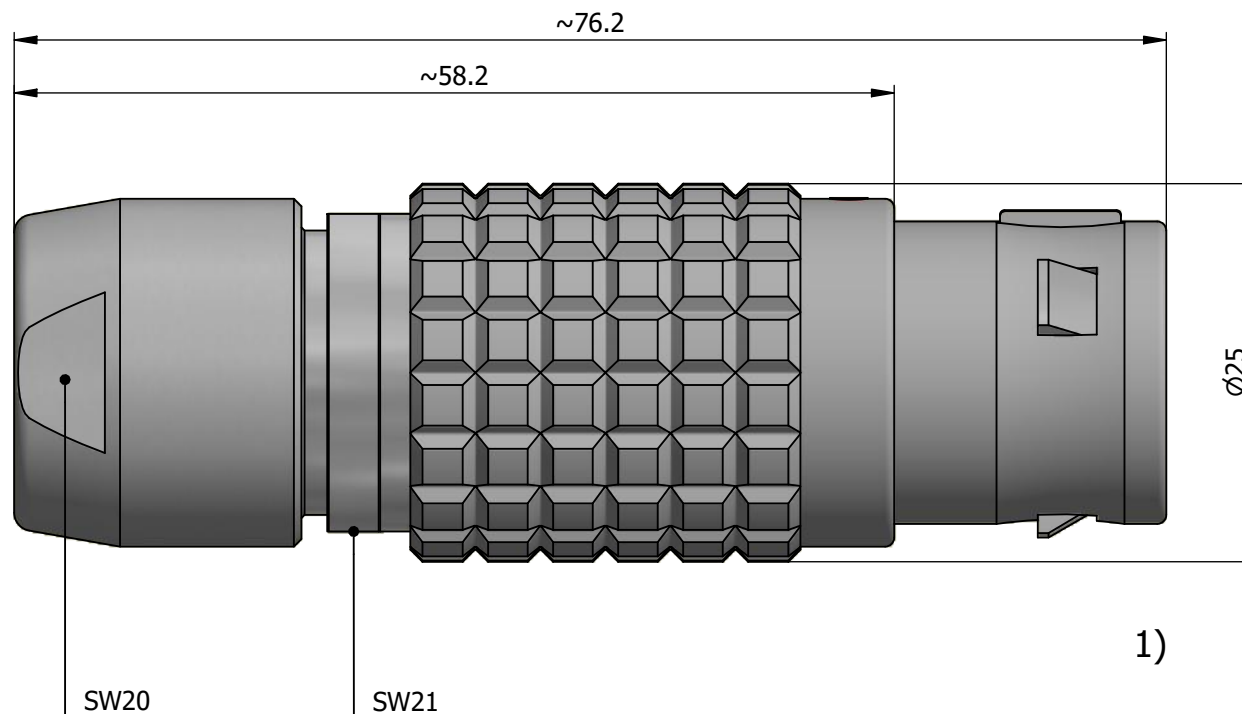

All dimensions are in millimeters (mm)

Alignment Key
Front View

Insert Configuration
Rear View

Note:

1) This picture is generic and for illustrative purposes only, and may show different keying, materials, colour, finish, and contact configuration. Minor shape or feature variations to actual item may be present.

All additional information are documented on the datasheet (See below link or QR Code)
www.lemo.com/pdf/FGG.4B.306.CLAD12.pdf

Model	Alignment Key	Series	Insert Config.	Housing	Insulator	Contact	Collet Type	Cable ϕ	Variant
FGG	4B	306	CLAD12						