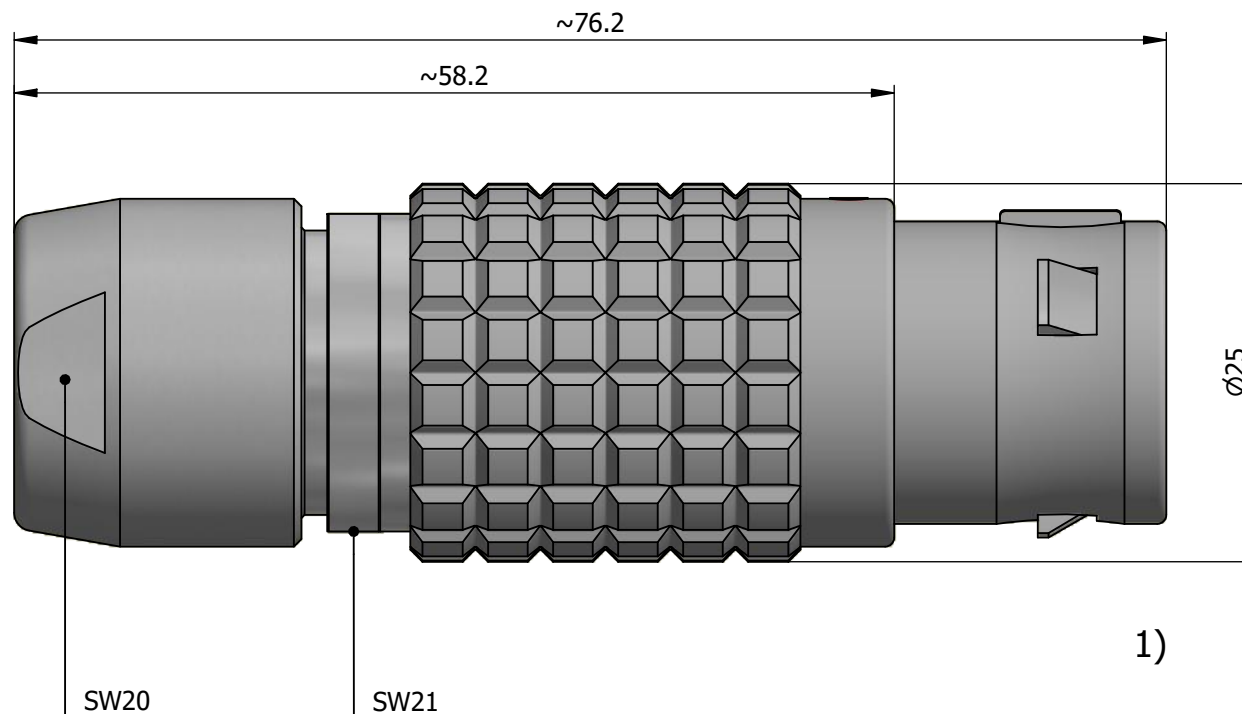

All dimensions are in millimeters (mm)

Alignment Key  
Front View

Insert Configuration  
Rear View

**Note:**

1) This picture is generic and for illustrative purposes only, and may show different keying, materials, colour, finish, and contact configuration. Minor shape or feature variations to actual item may be present.

All additional information are documented on the datasheet (See below link or QR Code)  
[www.lemo.com/pdf/FGG.4B.306.CLAD15.pdf](http://www.lemo.com/pdf/FGG.4B.306.CLAD15.pdf)

Model	Alignment Key	Series	Insert Config.	Housing	Insulator	Contact	Collet Type	Cable $\phi$	Variant
FGG	.4B	.306	.CLAD15						