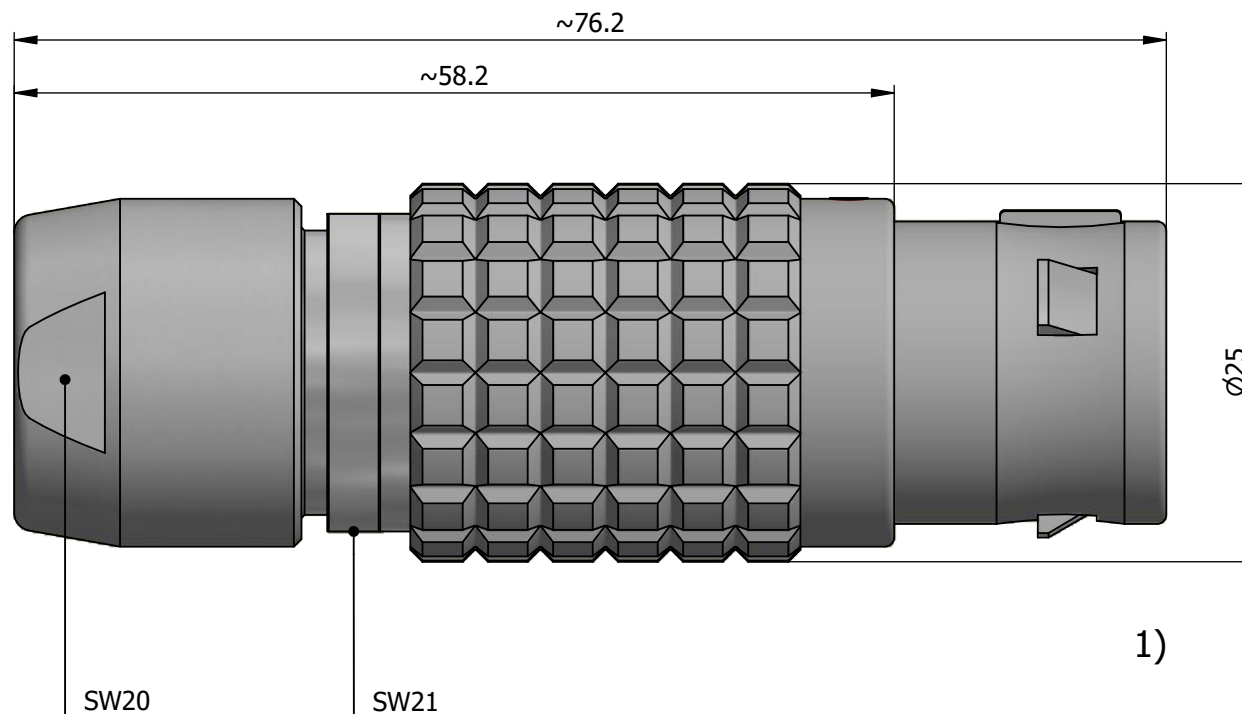

All dimensions are in millimeters (mm)

Alignment Key
Front View

Insert Configuration
Rear View

Note:

1) This picture is generic and for illustrative purposes only, and may show different keying, materials, colour, finish, and contact configuration. Minor shape or feature variations to actual item may be present.

All additional information are documented on the datasheet (See below link or QR Code)
www.lemo.com/pdf/FGG.4B.306.CLAD16.pdf

Model	Alignment Key	Series	Insert Config.	Housing	Insulator	Contact	Collet Type	Cable ϕ	Variant
FGG	.4B	.306	.CLAD16						