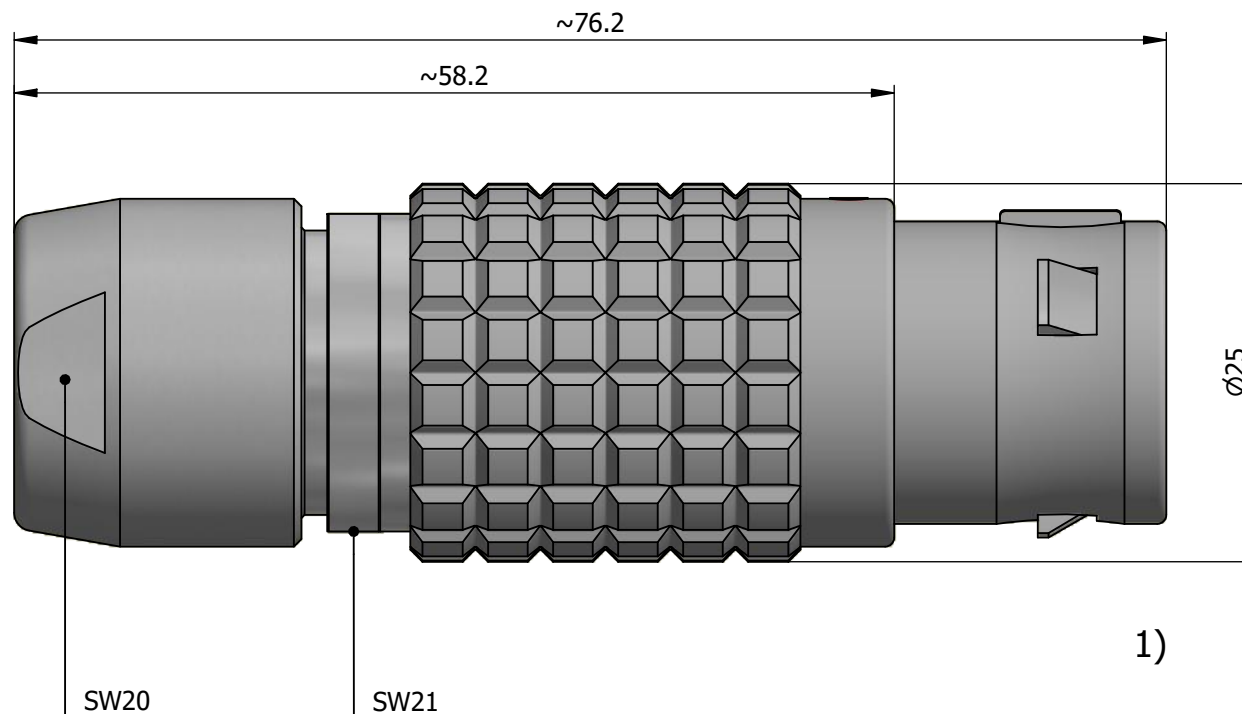

All dimensions are in millimeters (mm)

Alignment Key
Front View

Insert Configuration
Rear View

Note:

1) This picture is generic and for illustrative purposes only, and may show different keying, materials, colour, finish, and contact configuration. Minor shape or feature variations to actual item may be present.

All additional information are documented on the datasheet (See below link or QR Code)
www.lemo.com/pdf/FGG.4B.307.CLAD10.pdf

Model	Alignment Key	Series	Insert Config.	Housing	Insulator	Contact	Collet Type	Cable ϕ	Variant
FGG.4B.307									
CLAD10									