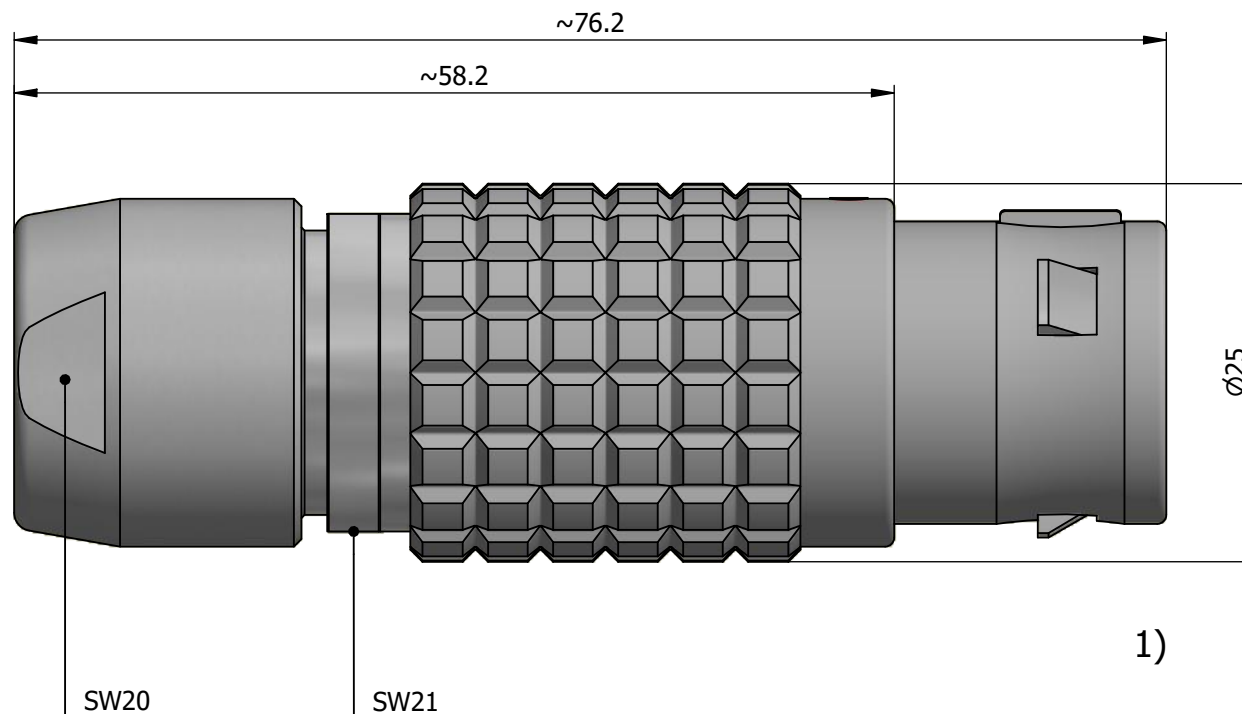

All dimensions are in millimeters (mm)

Alignment Key
Front View

Insert Configuration
Rear View

Note:

1) This picture is generic and for illustrative purposes only, and may show different keying, materials, colour, finish, and contact configuration. Minor shape or feature variations to actual item may be present.

All additional information are documented on the datasheet (See below link or QR Code)
www.lemo.com/pdf/FGG.4B.307.CLAD15.pdf

Model	Alignment Key	Series	Insert Config.	Housing	Insulator	Contact	Collet Type	Cable ϕ	Variant
FGG	.4B	.307	.CLAD15						