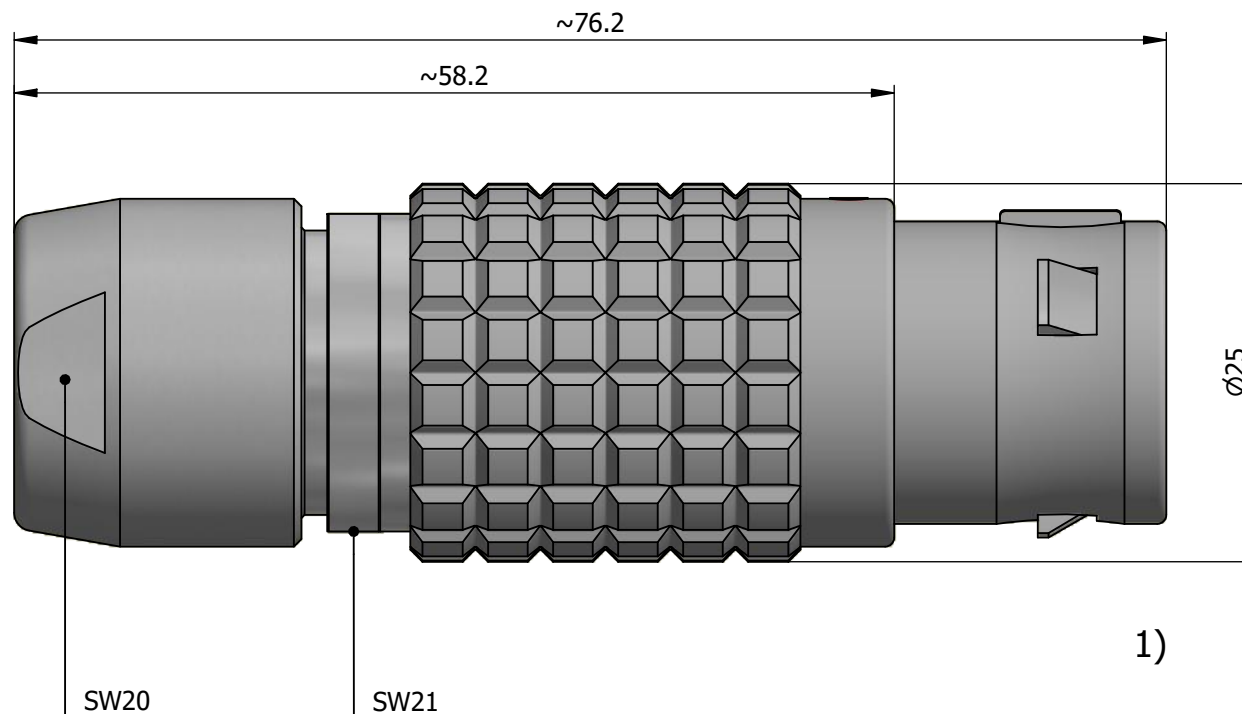

All dimensions are in millimeters (mm)

Alignment Key
Front View

Insert Configuration
Rear View

Note:

1) This picture is generic and for illustrative purposes only, and may show different keying, materials, colour, finish, and contact configuration. Minor shape or feature variations to actual item may be present.

All additional information are documented on the datasheet (See below link or QR Code)
www.lemo.com/pdf/FGG.4B.307.CYCD16.pdf

Model	Alignment Key	Series	Insert Config.	Housing	Insulator	Contact	Collet Type	Cable ϕ	Variant
FGG	.4B	.307	.CYCD	16					