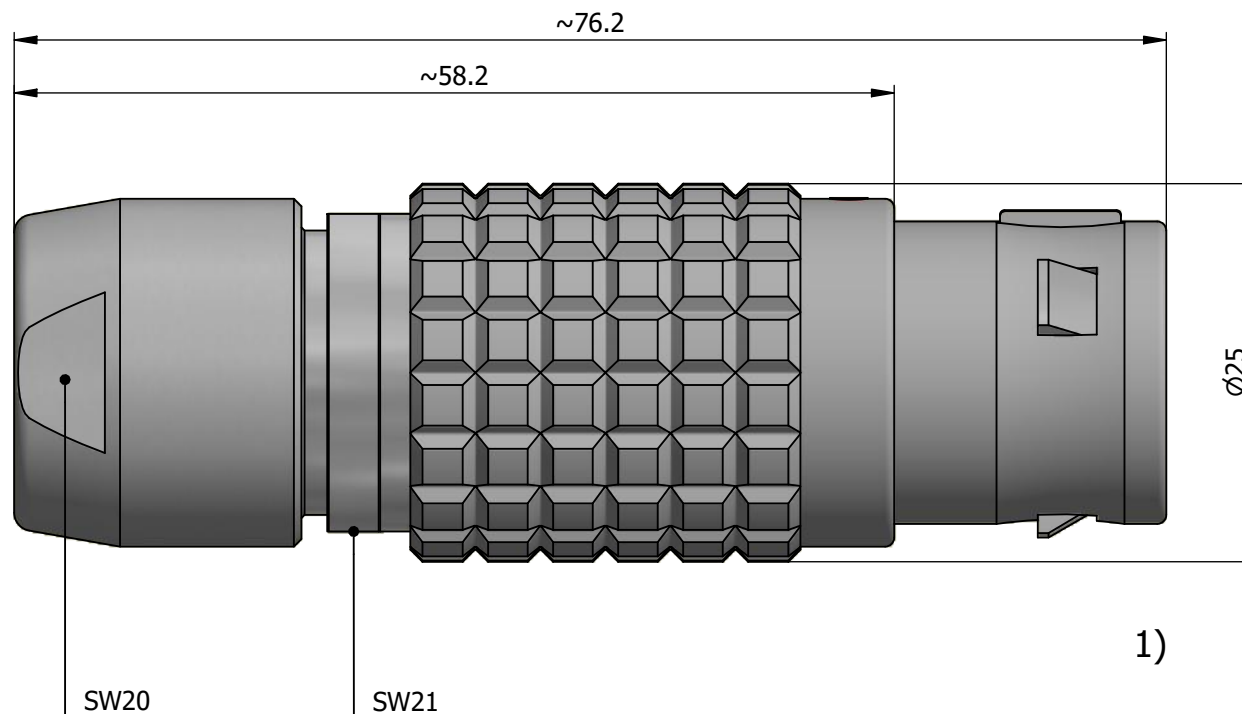

All dimensions are in millimeters (mm)

Alignment Key
Front View

Insert Configuration
Rear View

Note:

1) This picture is generic and for illustrative purposes only, and may show different keying, materials, colour, finish, and contact configuration. Minor shape or feature variations to actual item may be present.

All additional information are documented on the datasheet (See below link or QR Code)
www.lemo.com/pdf/FGG.4B.310.CYCD10.pdf

Model	Alignment Key	Series	Insert Config.	Housing	Insulator	Contact	Collet Type	Cable ϕ	Variant
FGG.4B.310.CYCD10									