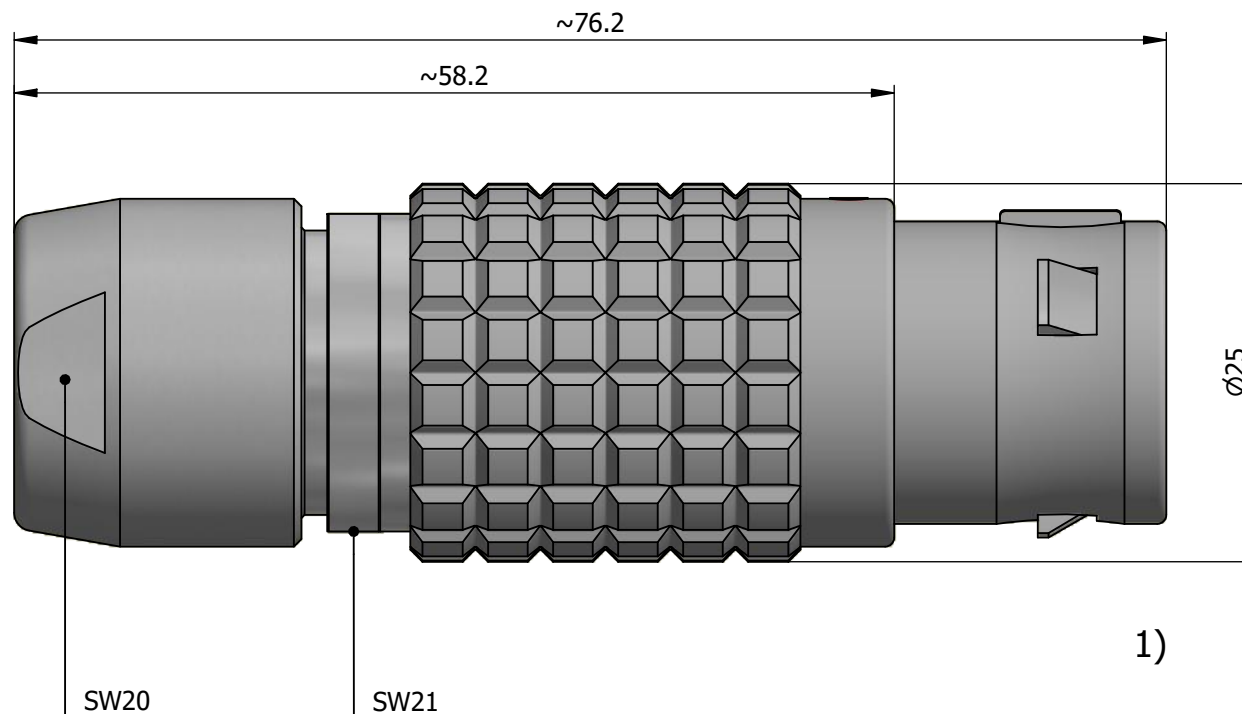

All dimensions are in millimeters (mm)

Alignment Key  
Front View

Insert Configuration  
Rear View

**Note:**

1) This picture is generic and for illustrative purposes only, and may show different keying, materials, colour, finish, and contact configuration. Minor shape or feature variations to actual item may be present.

All additional information are documented on the datasheet (See below link or QR Code)  
[www.lemo.com/pdf/FGG.4B.310.CYCD12.pdf](http://www.lemo.com/pdf/FGG.4B.310.CYCD12.pdf)

Model	Alignment Key	Series	Insert Config.	Housing	Insulator	Contact	Collet Type	Cable $\phi$	Variant
FGG.4B.310.CYCD12									