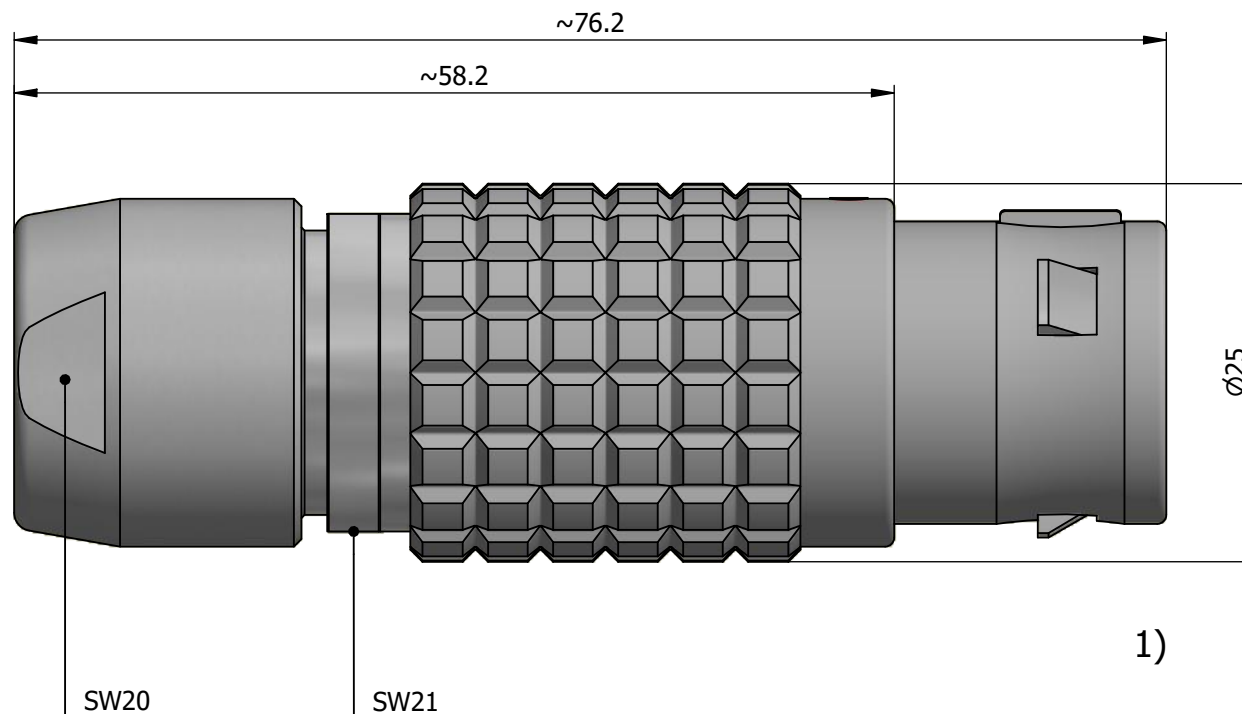

All dimensions are in millimeters (mm)

Alignment Key
Front View

Insert Configuration
Rear View

Note:

1) This picture is generic and for illustrative purposes only, and may show different keying, materials, colour, finish, and contact configuration. Minor shape or feature variations to actual item may be present.

All additional information are documented on the datasheet (See below link or QR Code)
www.lemo.com/pdf/FGG.4B.312.CLAD13.pdf

Model	Alignment Key	Series	Insert Config.	Housing	Insulator	Contact	Collet Type	Cable ϕ	Variant
FGG	.4B	.312	.CLAD	13					