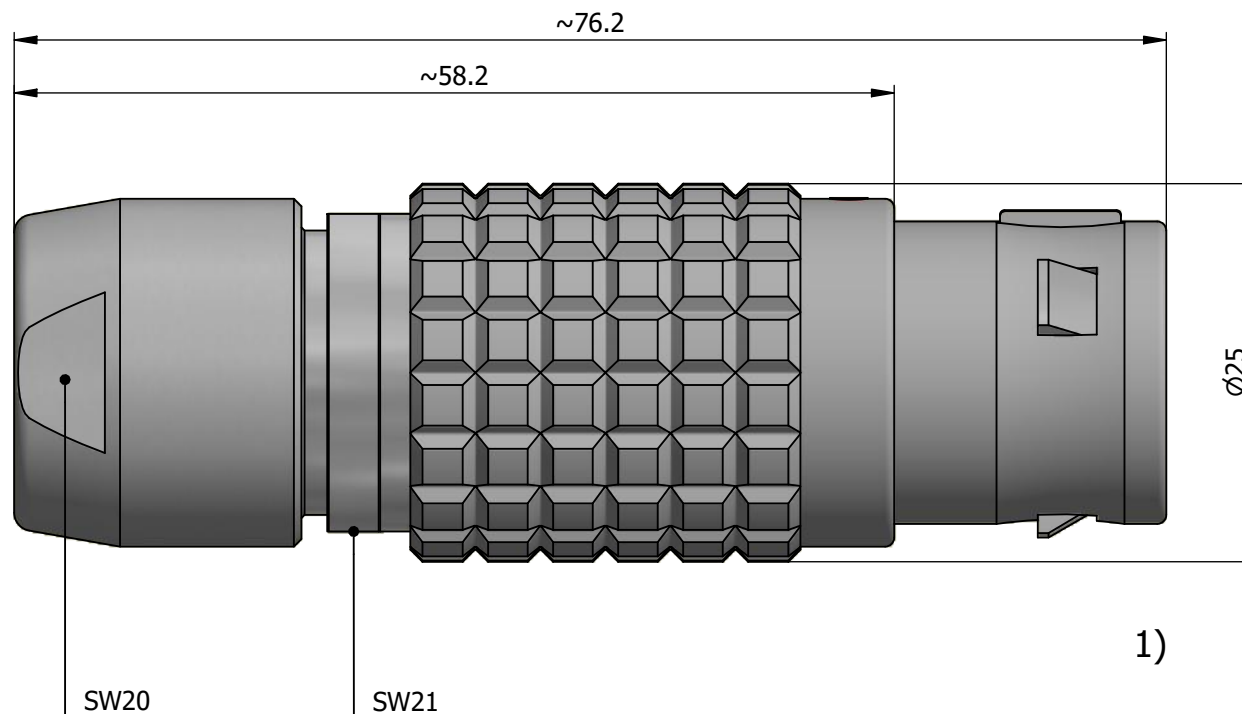

All dimensions are in millimeters (mm)

Alignment Key  
Front View

Insert Configuration  
Rear View

**Note:**

1) This picture is generic and for illustrative purposes only, and may show different keying, materials, colour, finish, and contact configuration. Minor shape or feature variations to actual item may be present.

All additional information are documented on the datasheet (See below link or QR Code)  
[www.lemo.com/pdf/FGG.4B.312.CLAD15.pdf](http://www.lemo.com/pdf/FGG.4B.312.CLAD15.pdf)

Model	Alignment Key	Series	Insert Config.	Housing	Insulator	Contact	Collet Type	Cable $\phi$	Variant
FGG.4B.312.CLAD15									