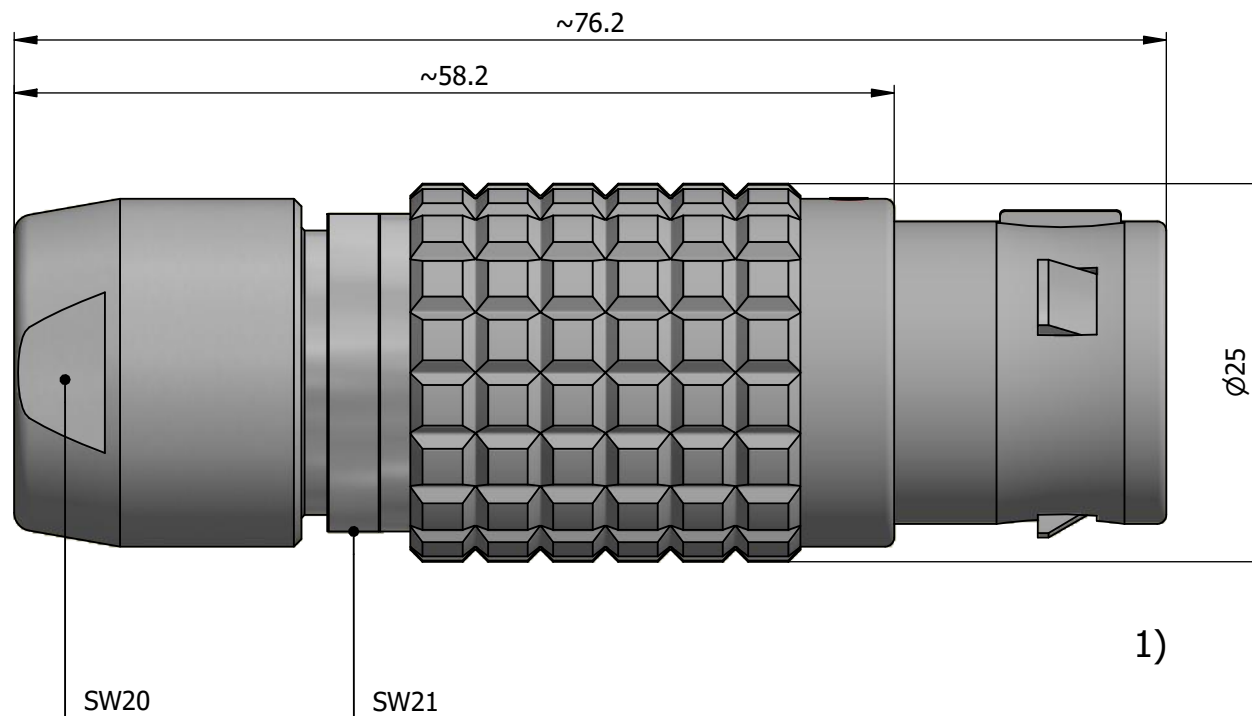

All dimensions are in millimeters (mm)

Alignment Key  
Front View

Insert Configuration  
Rear View

**Note:**

1) This picture is generic and for illustrative purposes only, and may show different keying, materials, colour, finish, and contact configuration. Minor shape or feature variations to actual item may be present.

All additional information are documented on the datasheet (See below link or QR Code)  
[www.lemo.com/pdf/FGG.4B.320.CLAD12.pdf](http://www.lemo.com/pdf/FGG.4B.320.CLAD12.pdf)

Model	Alignment Key	Series	Insert Config.	Housing	Insulator	Contact	Collet Type	Cable $\phi$	Variant
FGG		4B	320				CLAD	12	