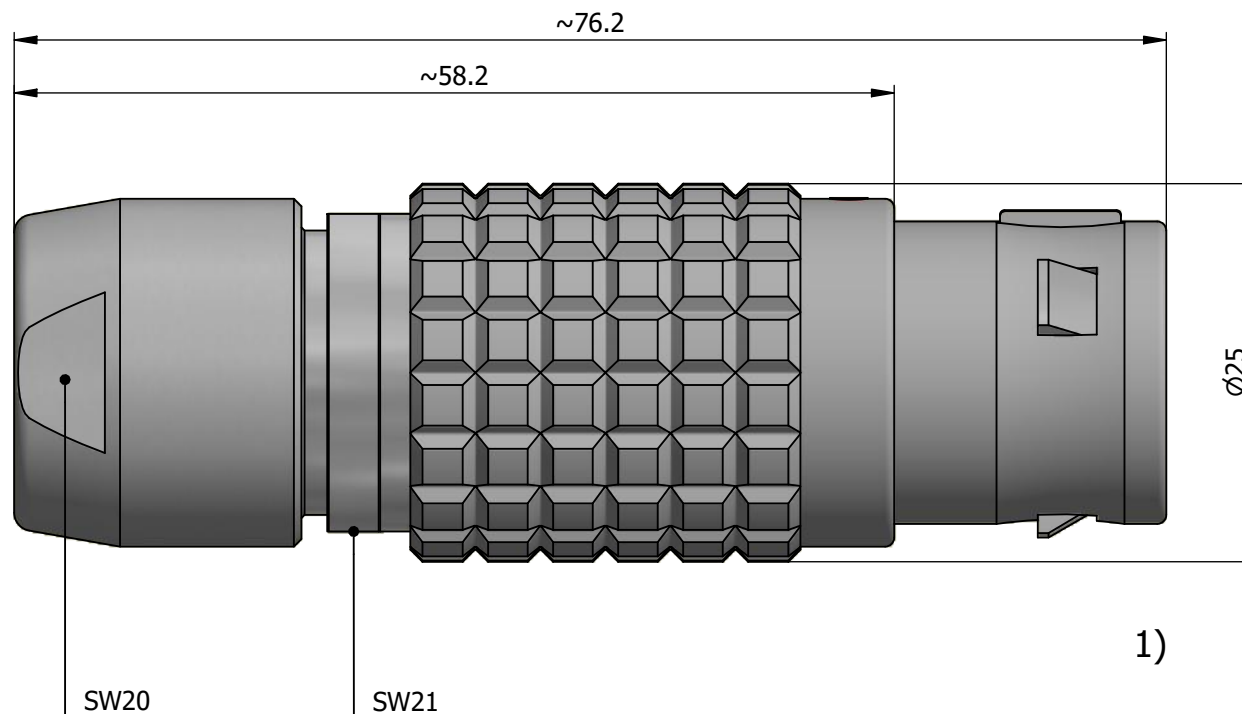

All dimensions are in millimeters (mm)

Alignment Key
Front View

Insert Configuration
Rear View

Note:

1) This picture is generic and for illustrative purposes only, and may show different keying, materials, colour, finish, and contact configuration. Minor shape or feature variations to actual item may be present.

All additional information are documented on the datasheet (See below link or QR Code)
www.lemo.com/pdf/FGG.4B.324.CLAD10.pdf

Model	Alignment Key	Series	Insert Config.	Housing	Insulator	Contact	Collet Type	Cable ϕ	Variant
FGG	.4B	.324	.CLAD10						