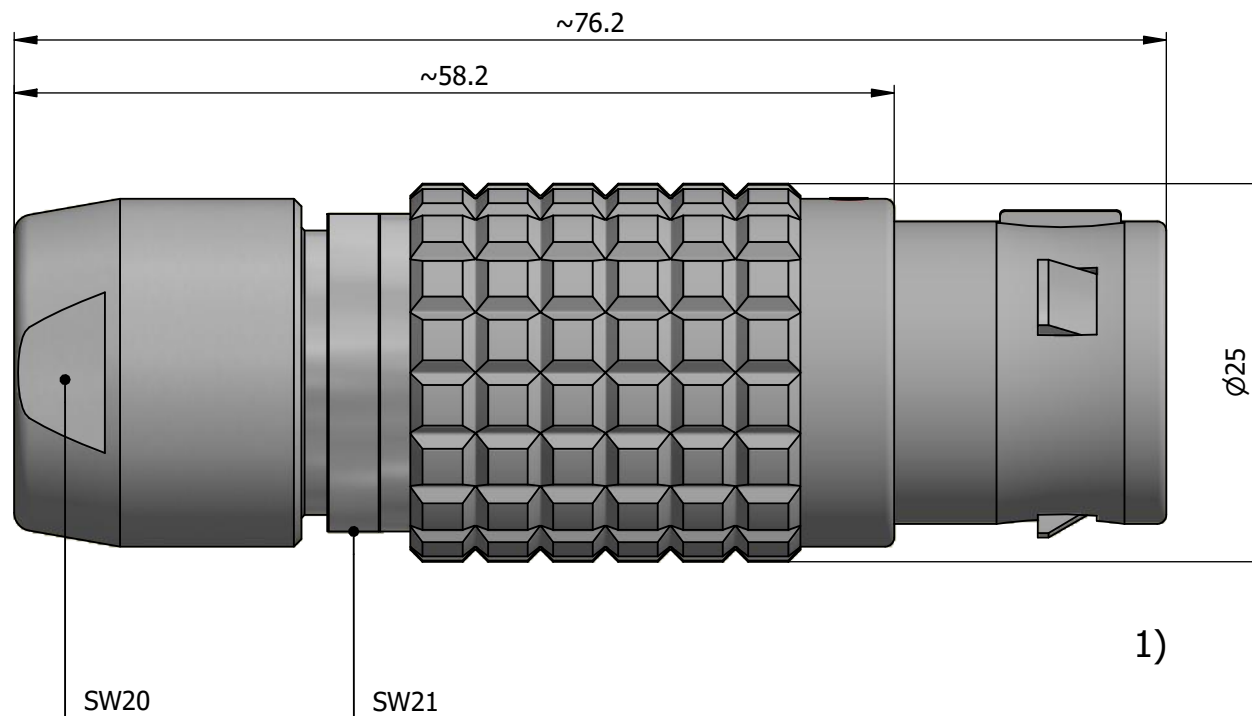

All dimensions are in millimeters (mm)

Alignment Key
Front View

Insert Configuration
Rear View

Note:

1) This picture is generic and for illustrative purposes only, and may show different keying, materials, colour, finish, and contact configuration. Minor shape or feature variations to actual item may be present.

All additional information are documented on the datasheet (See below link or QR Code)
www.lemo.com/pdf/FGG.4B.324.CLAD13.pdf

Model	Alignment Key	Series	Insert Config.	Housing	Insulator	Contact	Collet Type	Cable ϕ	Variant
FGG	.4B	.324	.CLAD13						