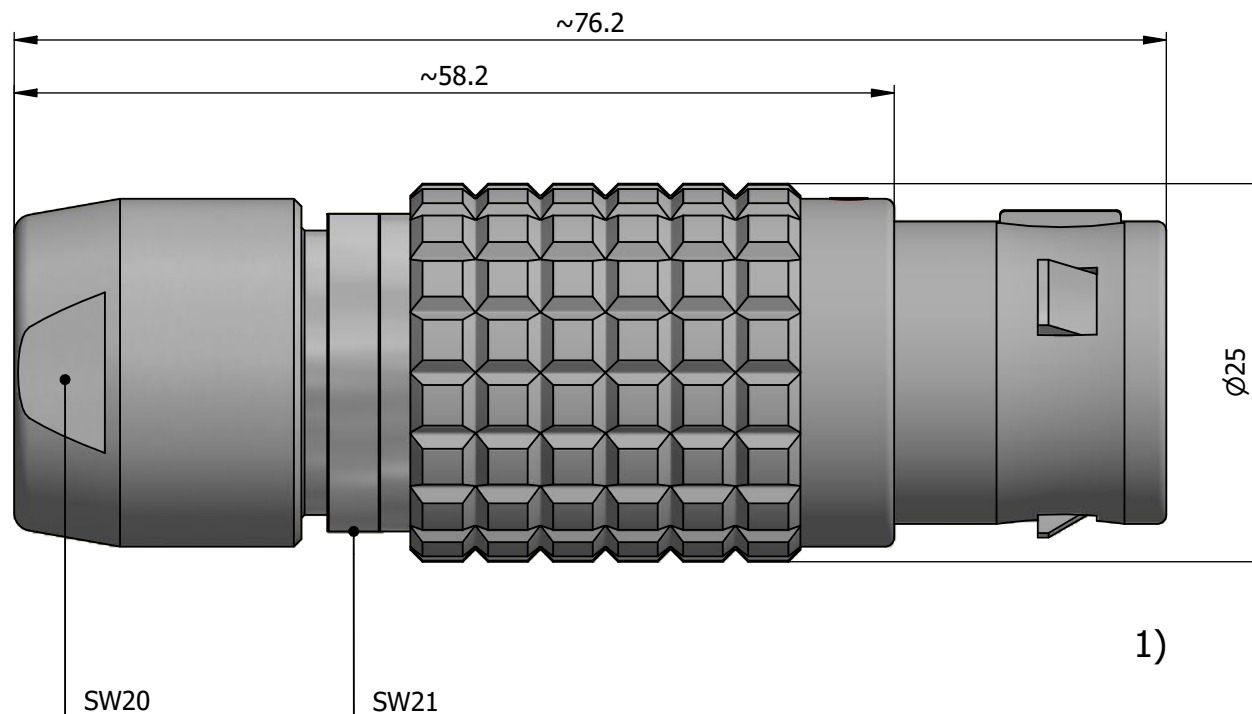

All dimensions are in millimeters (mm)

Alignment Key
Front View

Insert Configuration
Rear View

Note:

1) This picture is generic and for illustrative purposes only, and may show different keying, materials, colour, finish, and contact configuration. Minor shape or feature variations to actual item may be present.

All additional information are documented on the datasheet (See below link or QR Code)
www.lemo.com/pdf/FGG.4B.324.CYCD10.pdf

Model	Alignment Key	Series	Insert Config.	Housing	Insulator	Contact	Collet Type	Cable ϕ	Variant
FGG	.4B	.324	.CYCD10						