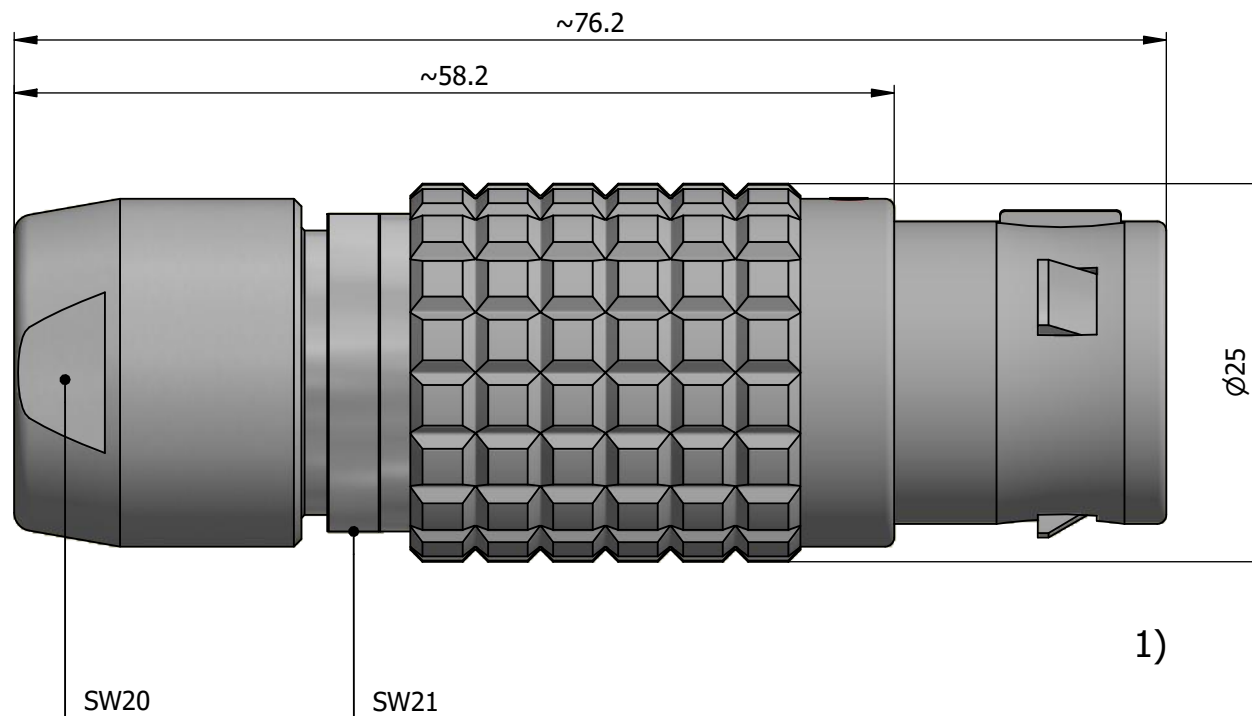

All dimensions are in millimeters (mm)

Alignment Key
Front View

Insert Configuration
Rear View

Note:

1) This picture is generic and for illustrative purposes only, and may show different keying, materials, colour, finish, and contact configuration. Minor shape or feature variations to actual item may be present.

All additional information are documented on the datasheet (See below link or QR Code)
www.lemo.com/pdf/FGG.4B.324.CYCD13.pdf

Model	Alignment Key	Series	Insert Config.	Housing	Insulator	Contact	Collet Type	Cable Ø	Variant
FGG	.4B	.324	.CYCD13						