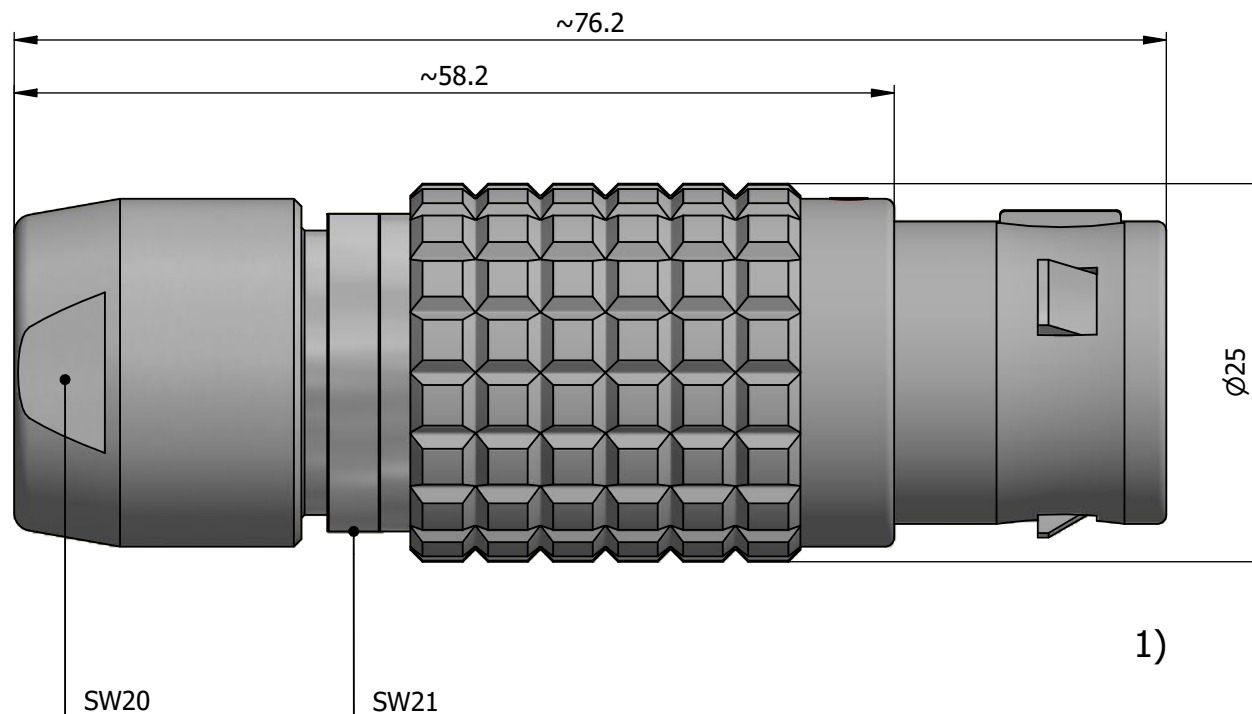

All dimensions are in millimeters (mm)

Alignment Key
Front View

Insert Configuration
Rear View

Note:

1) This picture is generic and for illustrative purposes only, and may show different keying, materials, colour, finish, and contact configuration. Minor shape or feature variations to actual item may be present.

All additional information are documented on the datasheet (See below link or QR Code)
www.lemo.com/pdf/FGG.4B.824.CLAD105.pdf

Model	Alignment Key	Series	Insert Config.	Housing	Insulator	Contact	Collet Type	Cable ϕ	Variant
FGG		4B							
824.CLAD105									