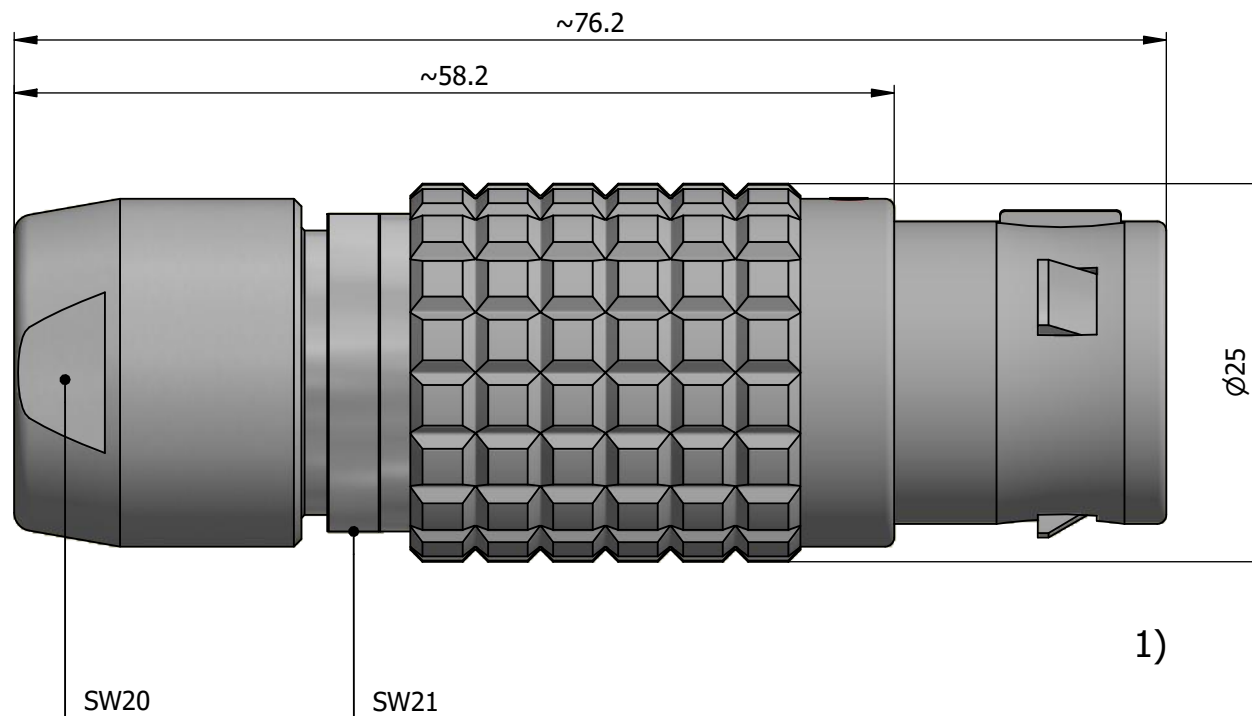

All dimensions are in millimeters (mm)

Alignment Key
Front View

Insert Configuration
Rear View

Note:

1) This picture is generic and for illustrative purposes only, and may show different keying, materials, colour, finish, and contact configuration. Minor shape or feature variations to actual item may be present.

All additional information are documented on the datasheet (See below link or QR Code)
www.lemo.com/pdf/FGG.4B.856.CLAD151.pdf

Model	Alignment Key	Series	Insert Config.	Housing	Insulator	Contact	Collet Type	Cable ϕ	Variant
FGG	.4B	.856	.CLAD151						