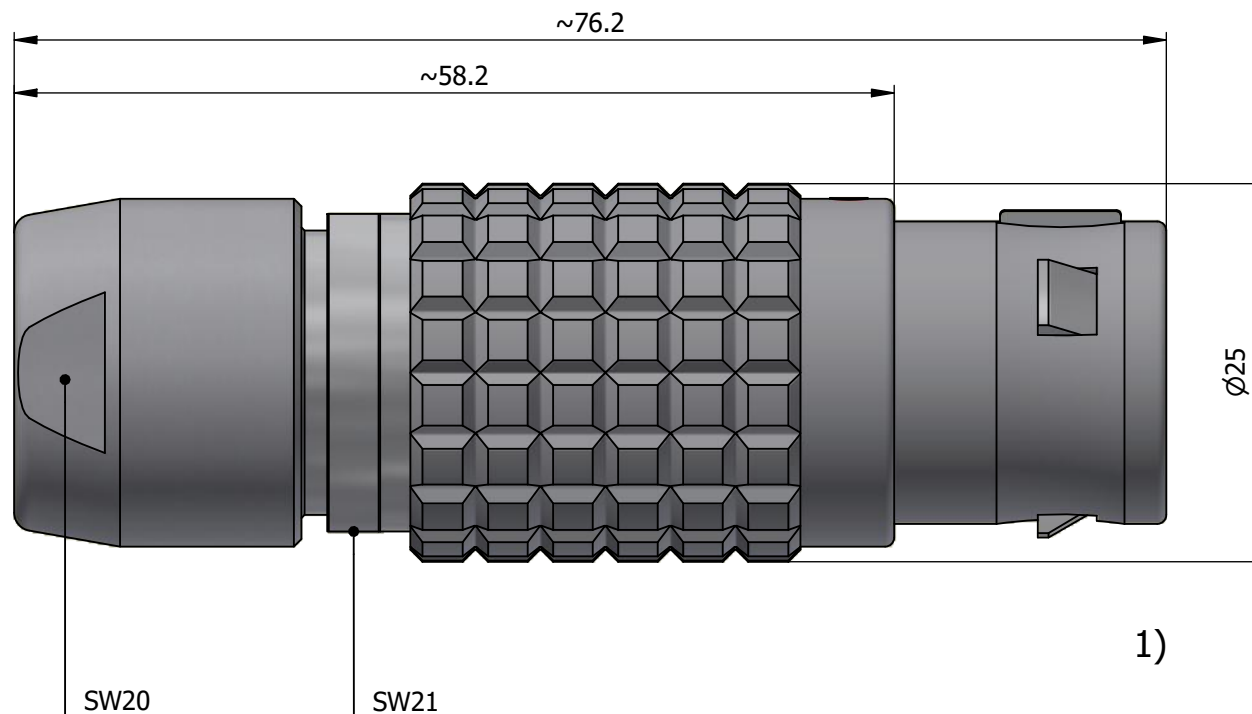

All dimensions are in millimeters (mm)

Alignment Key  
Front View

Insert Configuration  
Rear View

**Note:**

1) This picture is generic and for illustrative purposes only, and may show different keying, materials, colour, finish, and contact configuration. Minor shape or feature variations to actual item may be present.

All additional information are documented on the datasheet (See below link or QR Code)  
[www.lemo.com/pdf/FGG.4B.879.CLAD102.pdf](http://www.lemo.com/pdf/FGG.4B.879.CLAD102.pdf)

Model	Alignment Key	Series	Insert Config.	Housing	Insulator	Contact	Collet Type	Cable $\phi$	Variant
FGG		4B					CLAD		102