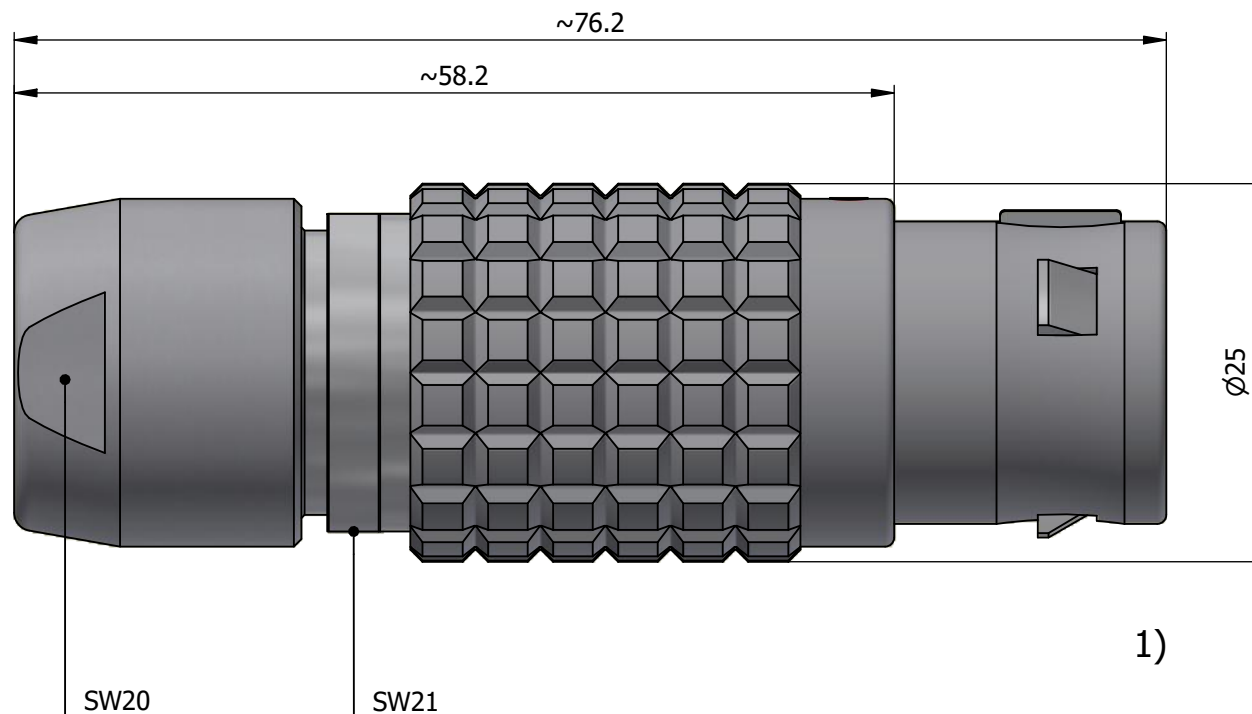

All dimensions are in millimeters (mm)

Alignment Key
Front View

Insert Configuration
Rear View

Note:

1) This picture is generic and for illustrative purposes only, and may show different keying, materials, colour, finish, and contact configuration. Minor shape or feature variations to actual item may be present.

All additional information are documented on the datasheet (See below link or QR Code)
www.lemo.com/pdf/FGG.4B.879.CLAD121.pdf

Model	Alignment Key	Series	Insert Config.	Housing	Insulator	Contact	Collet Type	Cable ϕ	Variant
FGG.4B.879		CLAD	121						