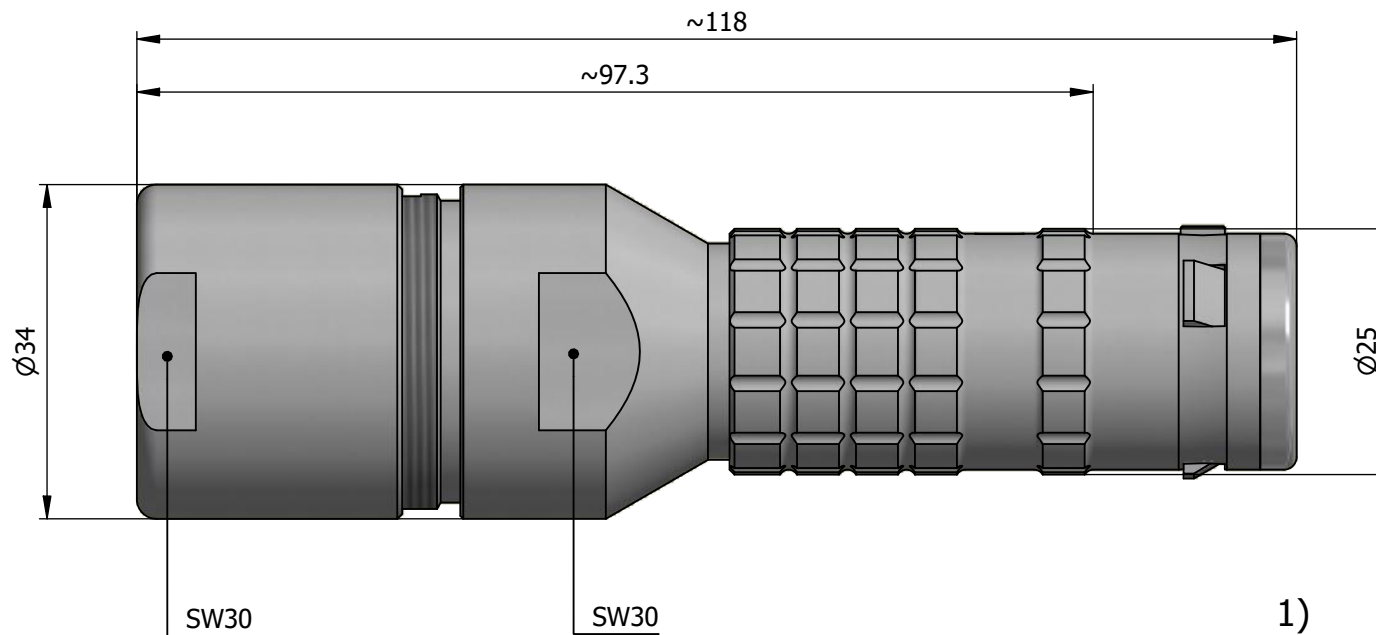

All dimensions are in millimeters (mm)

Alignment Key  
Front View

Insert Configuration  
Rear View

**Note:**

1) This picture is generic and for illustrative purposes only, and may show different keying, materials, colour, finish, and contact configuration. Minor shape or feature variations to actual item may be present.

All additional information are documented on the datasheet (See below link or QR Code)  
[www.lemo.com/pdf/FGG.4K.304.CLAK16.pdf](http://www.lemo.com/pdf/FGG.4K.304.CLAK16.pdf)

Model	Alignment Key	Series	Insert Config.	Housing	Insulator	Contact	Collet Type	Cable Ø	Variant
FGG	.4K	.304	.CLAK	16					

Datasheet

**Straight plug, oversize cable collet**

Series 4K

LEMO SA  
 Chemin des Champs-Courbes 28  
 1024 Ecublens - SWITZERLAND

Tel. (+41 21) 695 16 00  
 email : info@lemo.com  
 www.lemo.com

CD

Drawn	06.12.2022	MARI / MARI
Checked	06.12.2022	OBAR
Modified	00	06.12.2022 / MARI
DO NOT SCALE DRAWING		