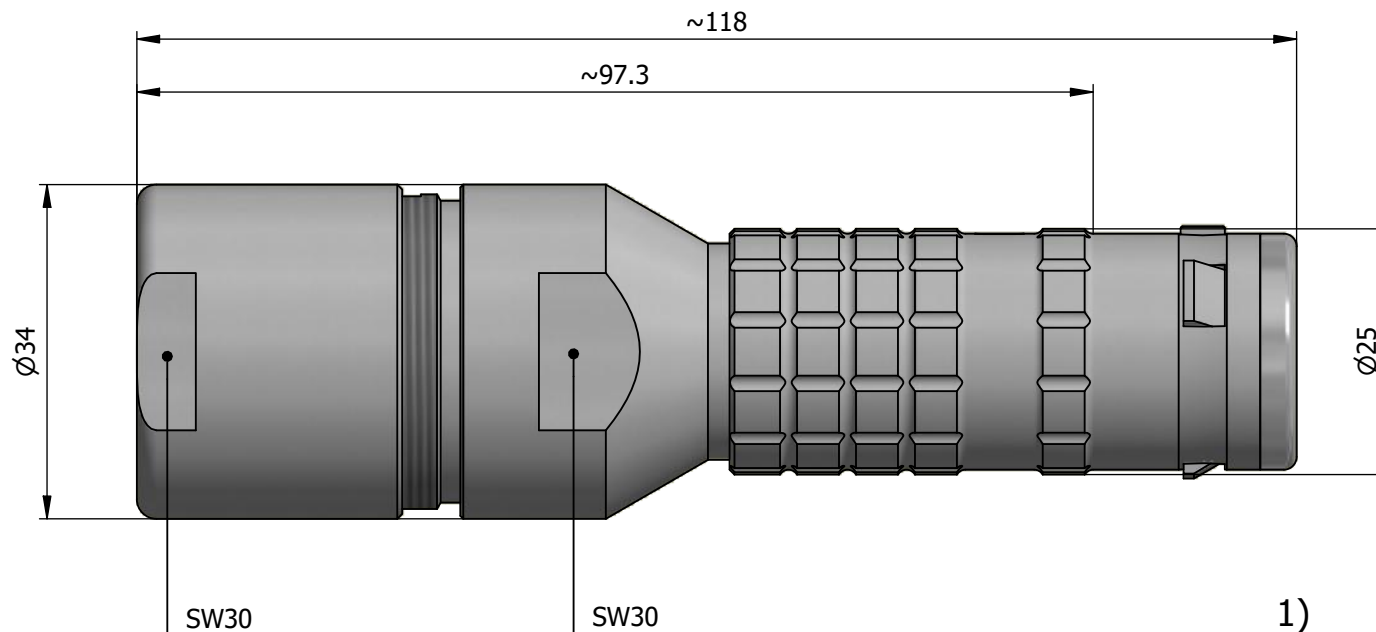

All dimensions are in millimeters (mm)

Alignment Key
Front View

Insert Configuration
Rear View

Note:

1) This picture is generic and for illustrative purposes only, and may show different keying, materials, colour, finish, and contact configuration. Minor shape or feature variations to actual item may be present.

All additional information are documented on the datasheet (See below link or QR Code)
www.lemo.com/pdf/FGG.4K.306.CLAK21.pdf

Model	Alignment Key	Series	Insert Config.	Housing	Insulator	Contact	Collet Type	Cable Ø	Variant
FGG	.4K	.306	.CLAK21						