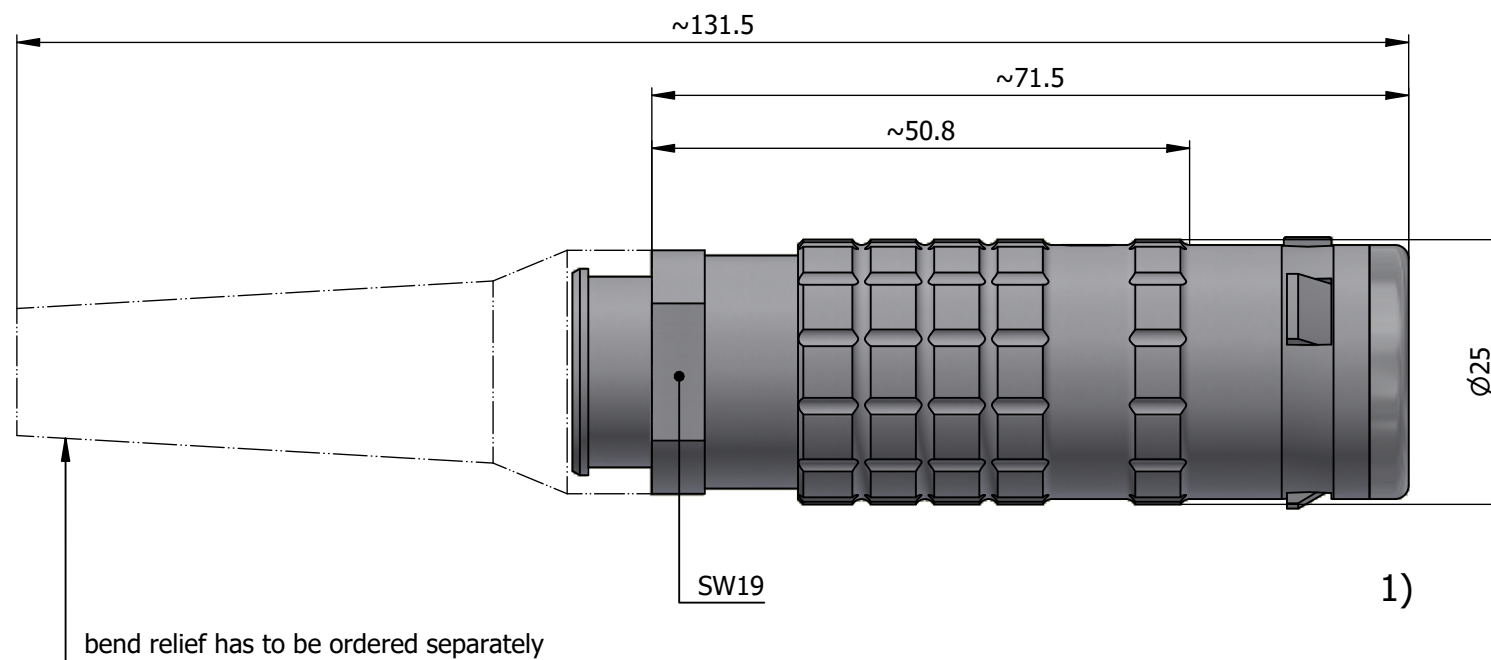

All dimensions are in millimeters (mm)

Alignment Key
Front View

Insert Configuration
Rear View

Note:

1) This picture is generic and for illustrative purposes only, and may show different keying, materials, colour, finish, and contact configuration. Minor shape or feature variations to actual item may be present.

All additional information are documented on the datasheet (See below link or QR Code)
www.lemo.com/pdf/FGG.4K.307.CYCC10Z.pdf

Model	Alignment Key	Series	Insert Config.	Housing	Insulator	Contact	Collet Type	Cable \varnothing	Variant
FGG	.4K	.307	.CYCC10Z						