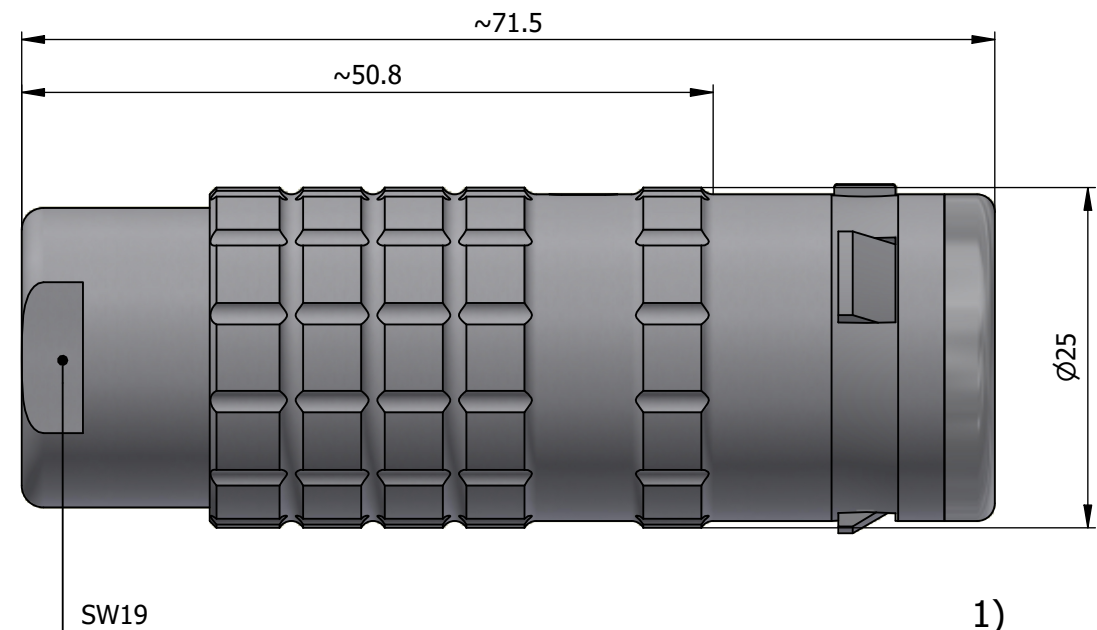

All dimensions are in millimeters (mm)

Alignment Key
Front View

Insert Configuration
Rear View

Note:

1) This picture is generic and for illustrative purposes only, and may show different keying, materials, colour, finish, and contact configuration. Minor shape or feature variations to actual item may be present.

All additional information are documented on the datasheet (See below link or QR Code)
www.lemo.com/pdf/FGG.4K.310.CLAC65.pdf

Model	Alignment Key	Series	Insert Config.	Housing	Insulator	Contact	Collet Type	Cable \varnothing	Variant
FGG.4K.310									
CLAC65									

<p>Datasheet</p>	<p>Straight plug, cable collet</p> <p>Series 4K</p>		<p>Drawn 15.08.2024 MARI / MARI</p>
	<p>LEMO SA Chemin des Champs-Courbes 28 1024 Ecublens - SWITZERLAND</p>		<p>Checked 15.08.2024 OBAR</p>
	<p>Tel. (+41 21) 695 16 00 email : info@lemo.com www.lemo.com</p>		<p>Modified 00 15.08.2024 / MARI</p>
	<p>CD</p>		<p>DO NOT SCALE DRAWING</p>
<p>FGG.4K.310.CLAC65</p>			