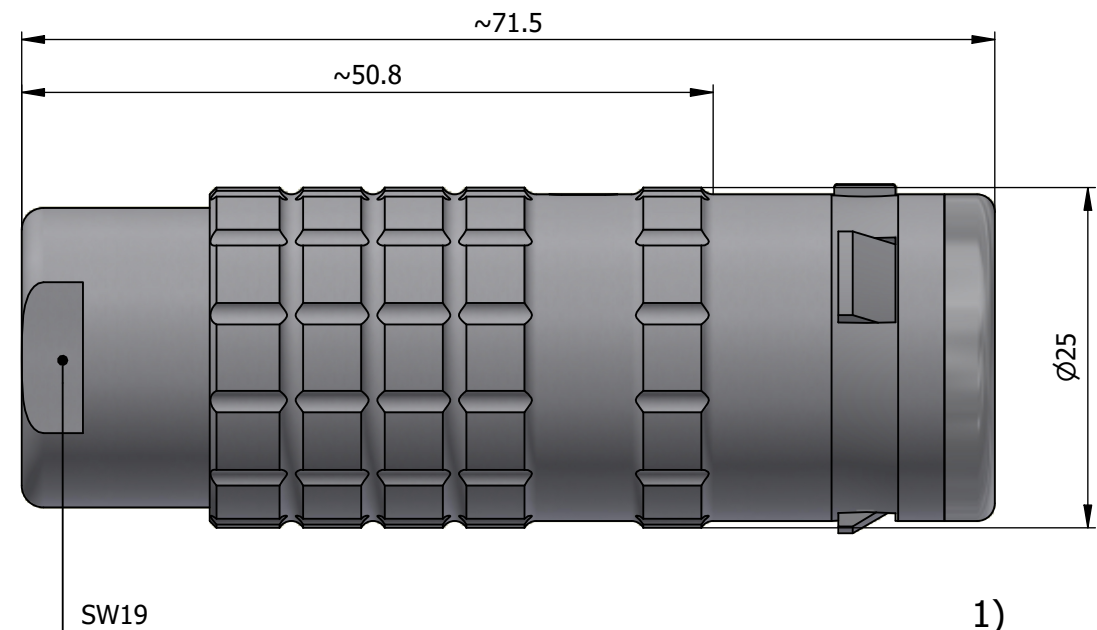

All dimensions are in millimeters (mm)

Alignment Key
Front View

Insert Configuration
Rear View

Note:

1) This picture is generic and for illustrative purposes only, and may show different keying, materials, colour, finish, and contact configuration. Minor shape or feature variations to actual item may be present.

All additional information are documented on the datasheet (See below link or QR Code)
www.lemo.com/pdf/FGG.4K.310.CYBC75.pdf

Model	Alignment Key	Series	Insert Config.	Housing	Insulator	Contact	Collet Type	Cable \varnothing	Variant
FGG	.4K	.310	.CYBC75						

	Straight plug, cable collet Series 4K		Drawn 20.06.2014 OVU / JPBA
			Checked 15.08.2024 OBAR
			Modified 01 15.08.2024 / MARI
			DO NOT SCALE DRAWING
 LEMO SA Chemin des Champs-Courbes 28 1024 Ecublens - SWITZERLAND		Tel. (+41 21) 695 16 00 email : info@lemo.com www.lemo.com	CD
			FGG.4K.310.CYBC75