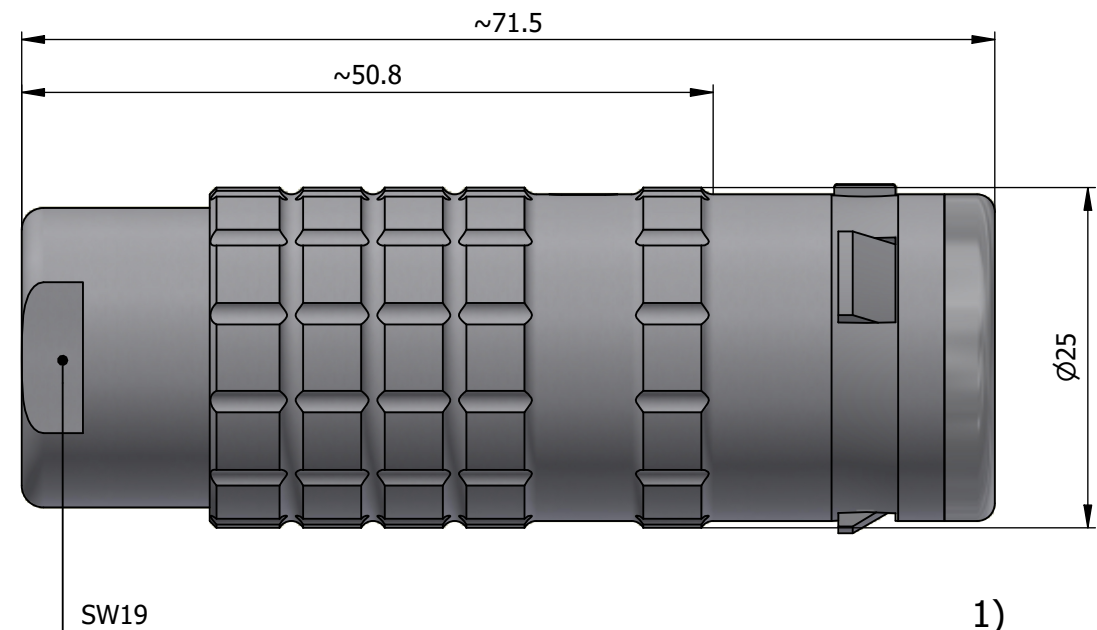

All dimensions are in millimeters (mm)

Alignment Key  
Front View

Insert Configuration  
Rear View

**Note:**

1) This picture is generic and for illustrative purposes only, and may show different keying, materials, colour, finish, and contact configuration. Minor shape or feature variations to actual item may be present.

All additional information are documented on the datasheet (See below link or QR Code)  
[www.lemo.com/pdf/FGG.4K.310.CYBC80.pdf](http://www.lemo.com/pdf/FGG.4K.310.CYBC80.pdf)

Model	Alignment Key	Series	Insert Config.	Housing	Insulator	Contact	Collet Type	Cable $\varnothing$	Variant
FGG	.4K	.310	.CYBC80						

 Datasheet	<b>Straight plug, cable collet</b> Series 4K		Drawn 20.06.2014 OVU / JPBA
	 LEMO SA Chemin des Champs-Courbes 28 1024 Ecublens - SWITZERLAND		Checked 15.08.2024 OBAR
Tel. (+41 21) 695 16 00 email : info@lemo.com www.lemo.com		Modified 01 15.08.2024 / MARI	DO NOT SCALE DRAWING
CD		<b>FGG.4K.310.CYBC80</b>	