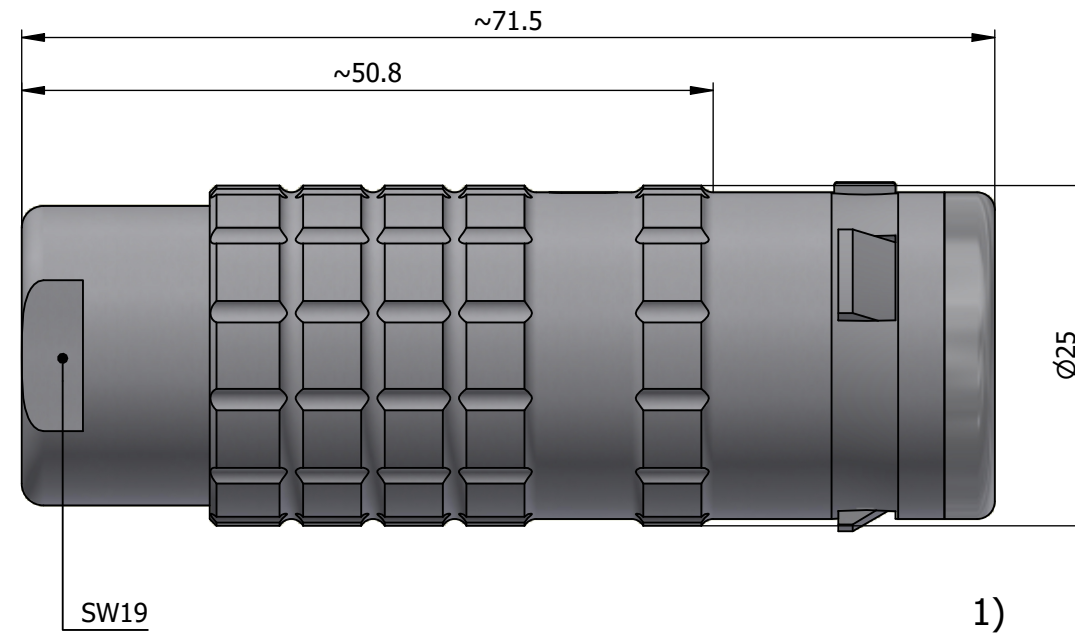

All dimensions are in millimeters (mm)

Alignment Key
Front View

Insert Configuration
Rear View

Note:

1) This picture is generic and for illustrative purposes only, and may show different keying, materials, colour, finish, and contact configuration. Minor shape or feature variations to actual item may be present.

All additional information are documented on the datasheet (See below link or QR Code)
www.lemo.com/pdf/FGG.4K.312.CLAC13.pdf

Model	Alignment Key	Series	Insert Config.	Housing	Insulator	Contact	Collet Type	Cable ϕ	Variant
FGG	.4K	.312	.CLAC	13					