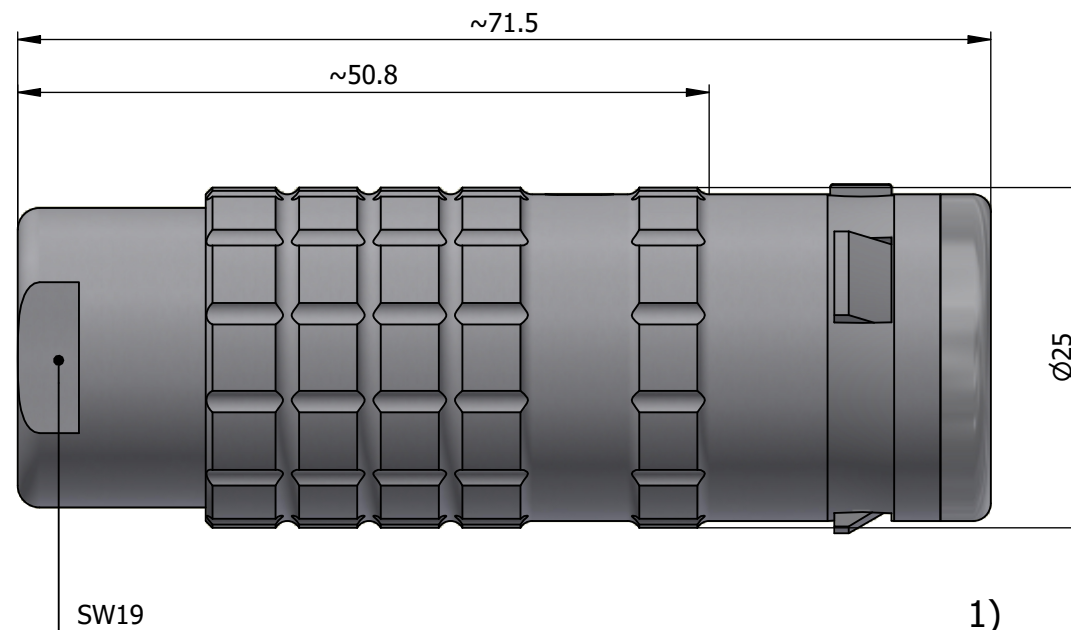

All dimensions are in millimeters (mm)

Alignment Key
Front View

Insert Configuration
Rear View

Note:

1) This picture is generic and for illustrative purposes only, and may show different keying, materials, colour, finish, and contact configuration. Minor shape or feature variations to actual item may be present.

All additional information are documented on the datasheet (See below link or QR Code)
www.lemo.com/pdf/FGG.4K.316.CLAC15.pdf

Model	Alignment Key	Series	Insert Config.	Housing	Insulator	Contact	Collet Type	Cable ϕ	Variant
FGG	.4K	.316	.CLAC	15					